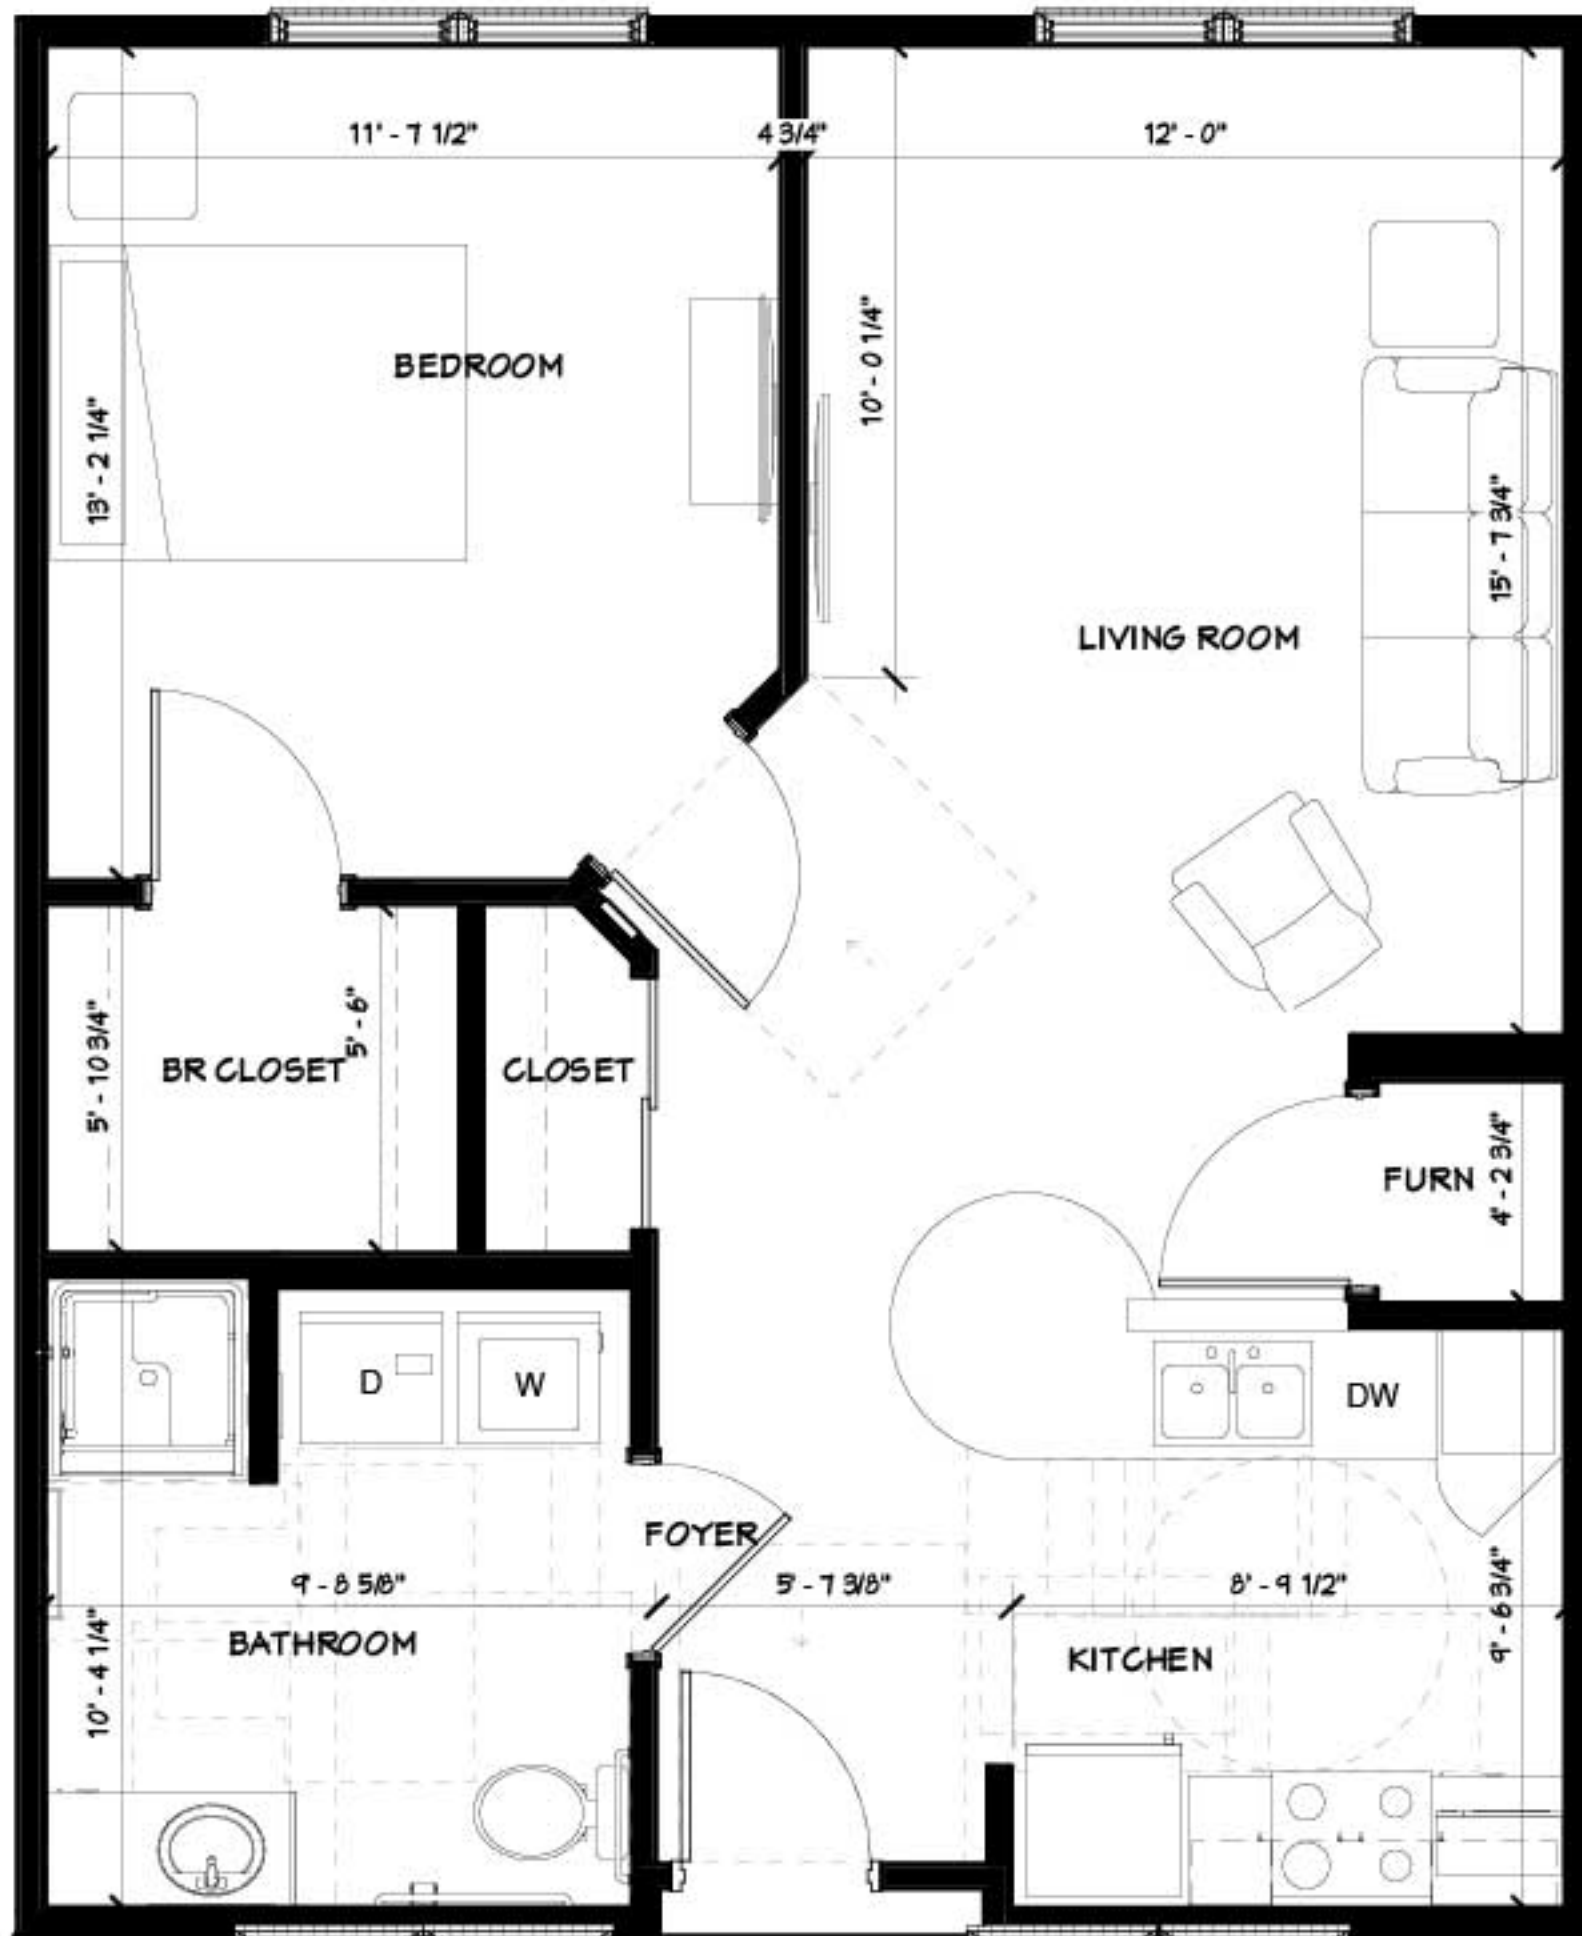

BERKSHIRE
PAW PAW

1 BEDROOM, 1 BATH
690 SQUARE FEET

BERKSHIRE
PAW PAW

ACCESSIBLE UNIT - 1 BEDROOM, 1 BATH
690 SQUARE FEET

BERKSHIRE

 PAW PAW

2 BEDROOM, 1 BATH
 1,002 SQUARE FEET

**BERKSHIRE**
PAW PAW

ACCESSIBLE UNIT - 2 BEDROOM, 1 BATH
1,002 SQUARE FEET