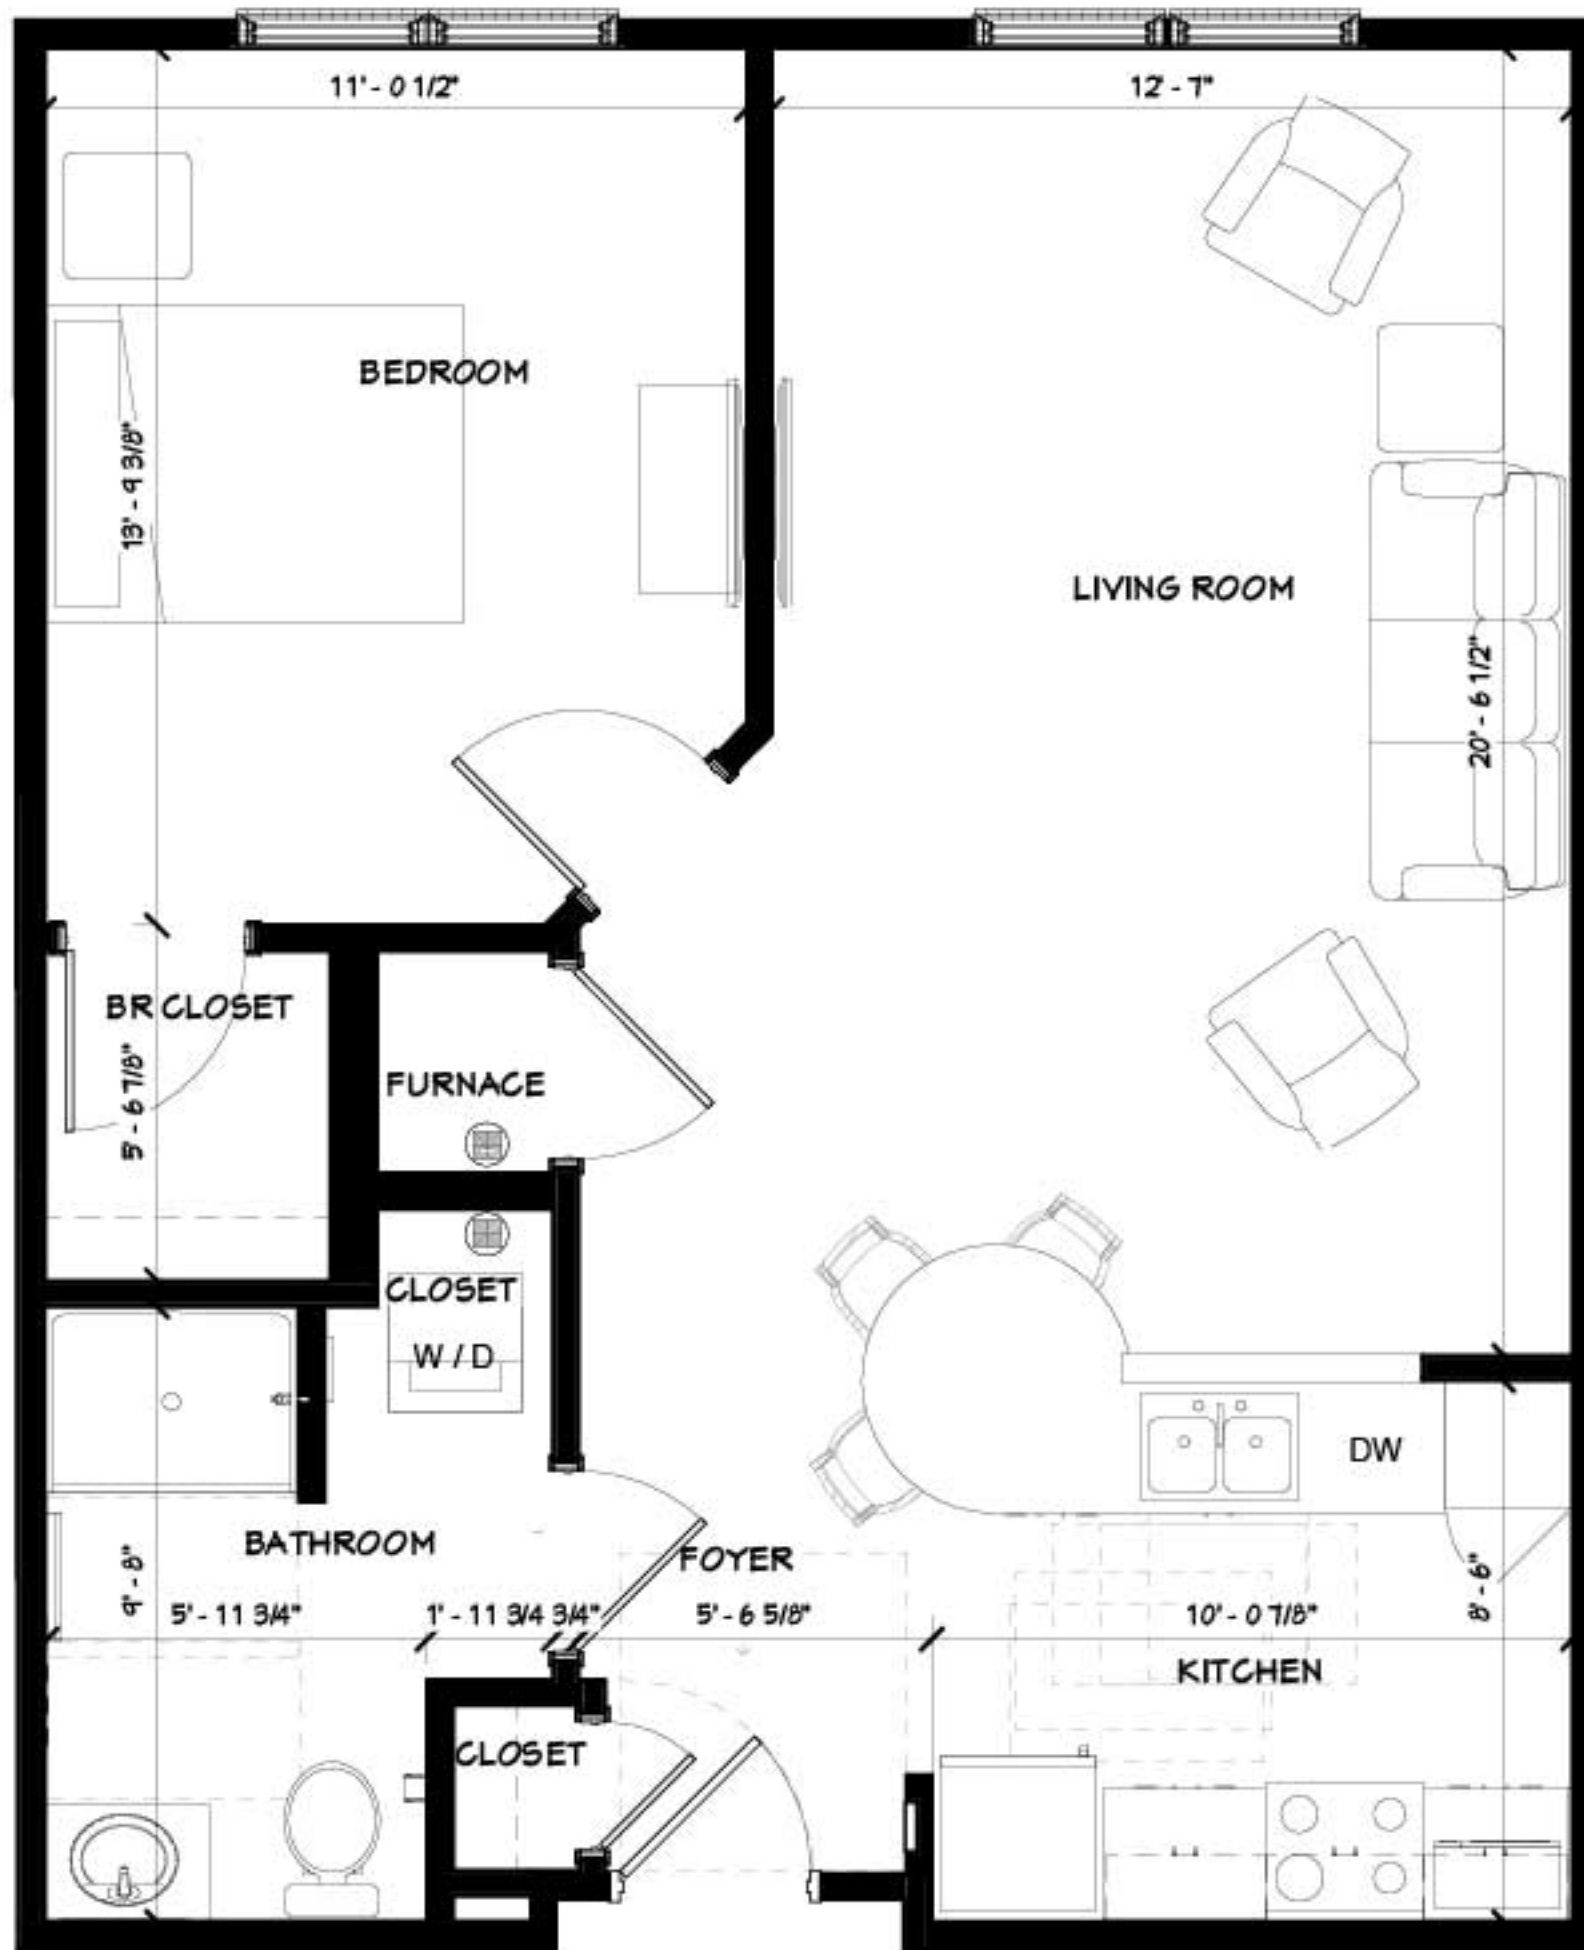

BERKSHIRE
PAW PAW

1 BEDROOM, 1 BATH
690 SQUARE FEET

BERKSHIRE
PAW PAW

ACCESSIBLE UNIT - 1 BEDROOM, 1 BATH
690 SQUARE FEET

BERKSHIRE

 PAW PAW

2 BEDROOM, 1 BATH
 1,002 SQUARE FEET

**BERKSHIRE**
PAW PAW

ACCESSIBLE UNIT - 2 BEDROOM, 1 BATH
1,002 SQUARE FEET