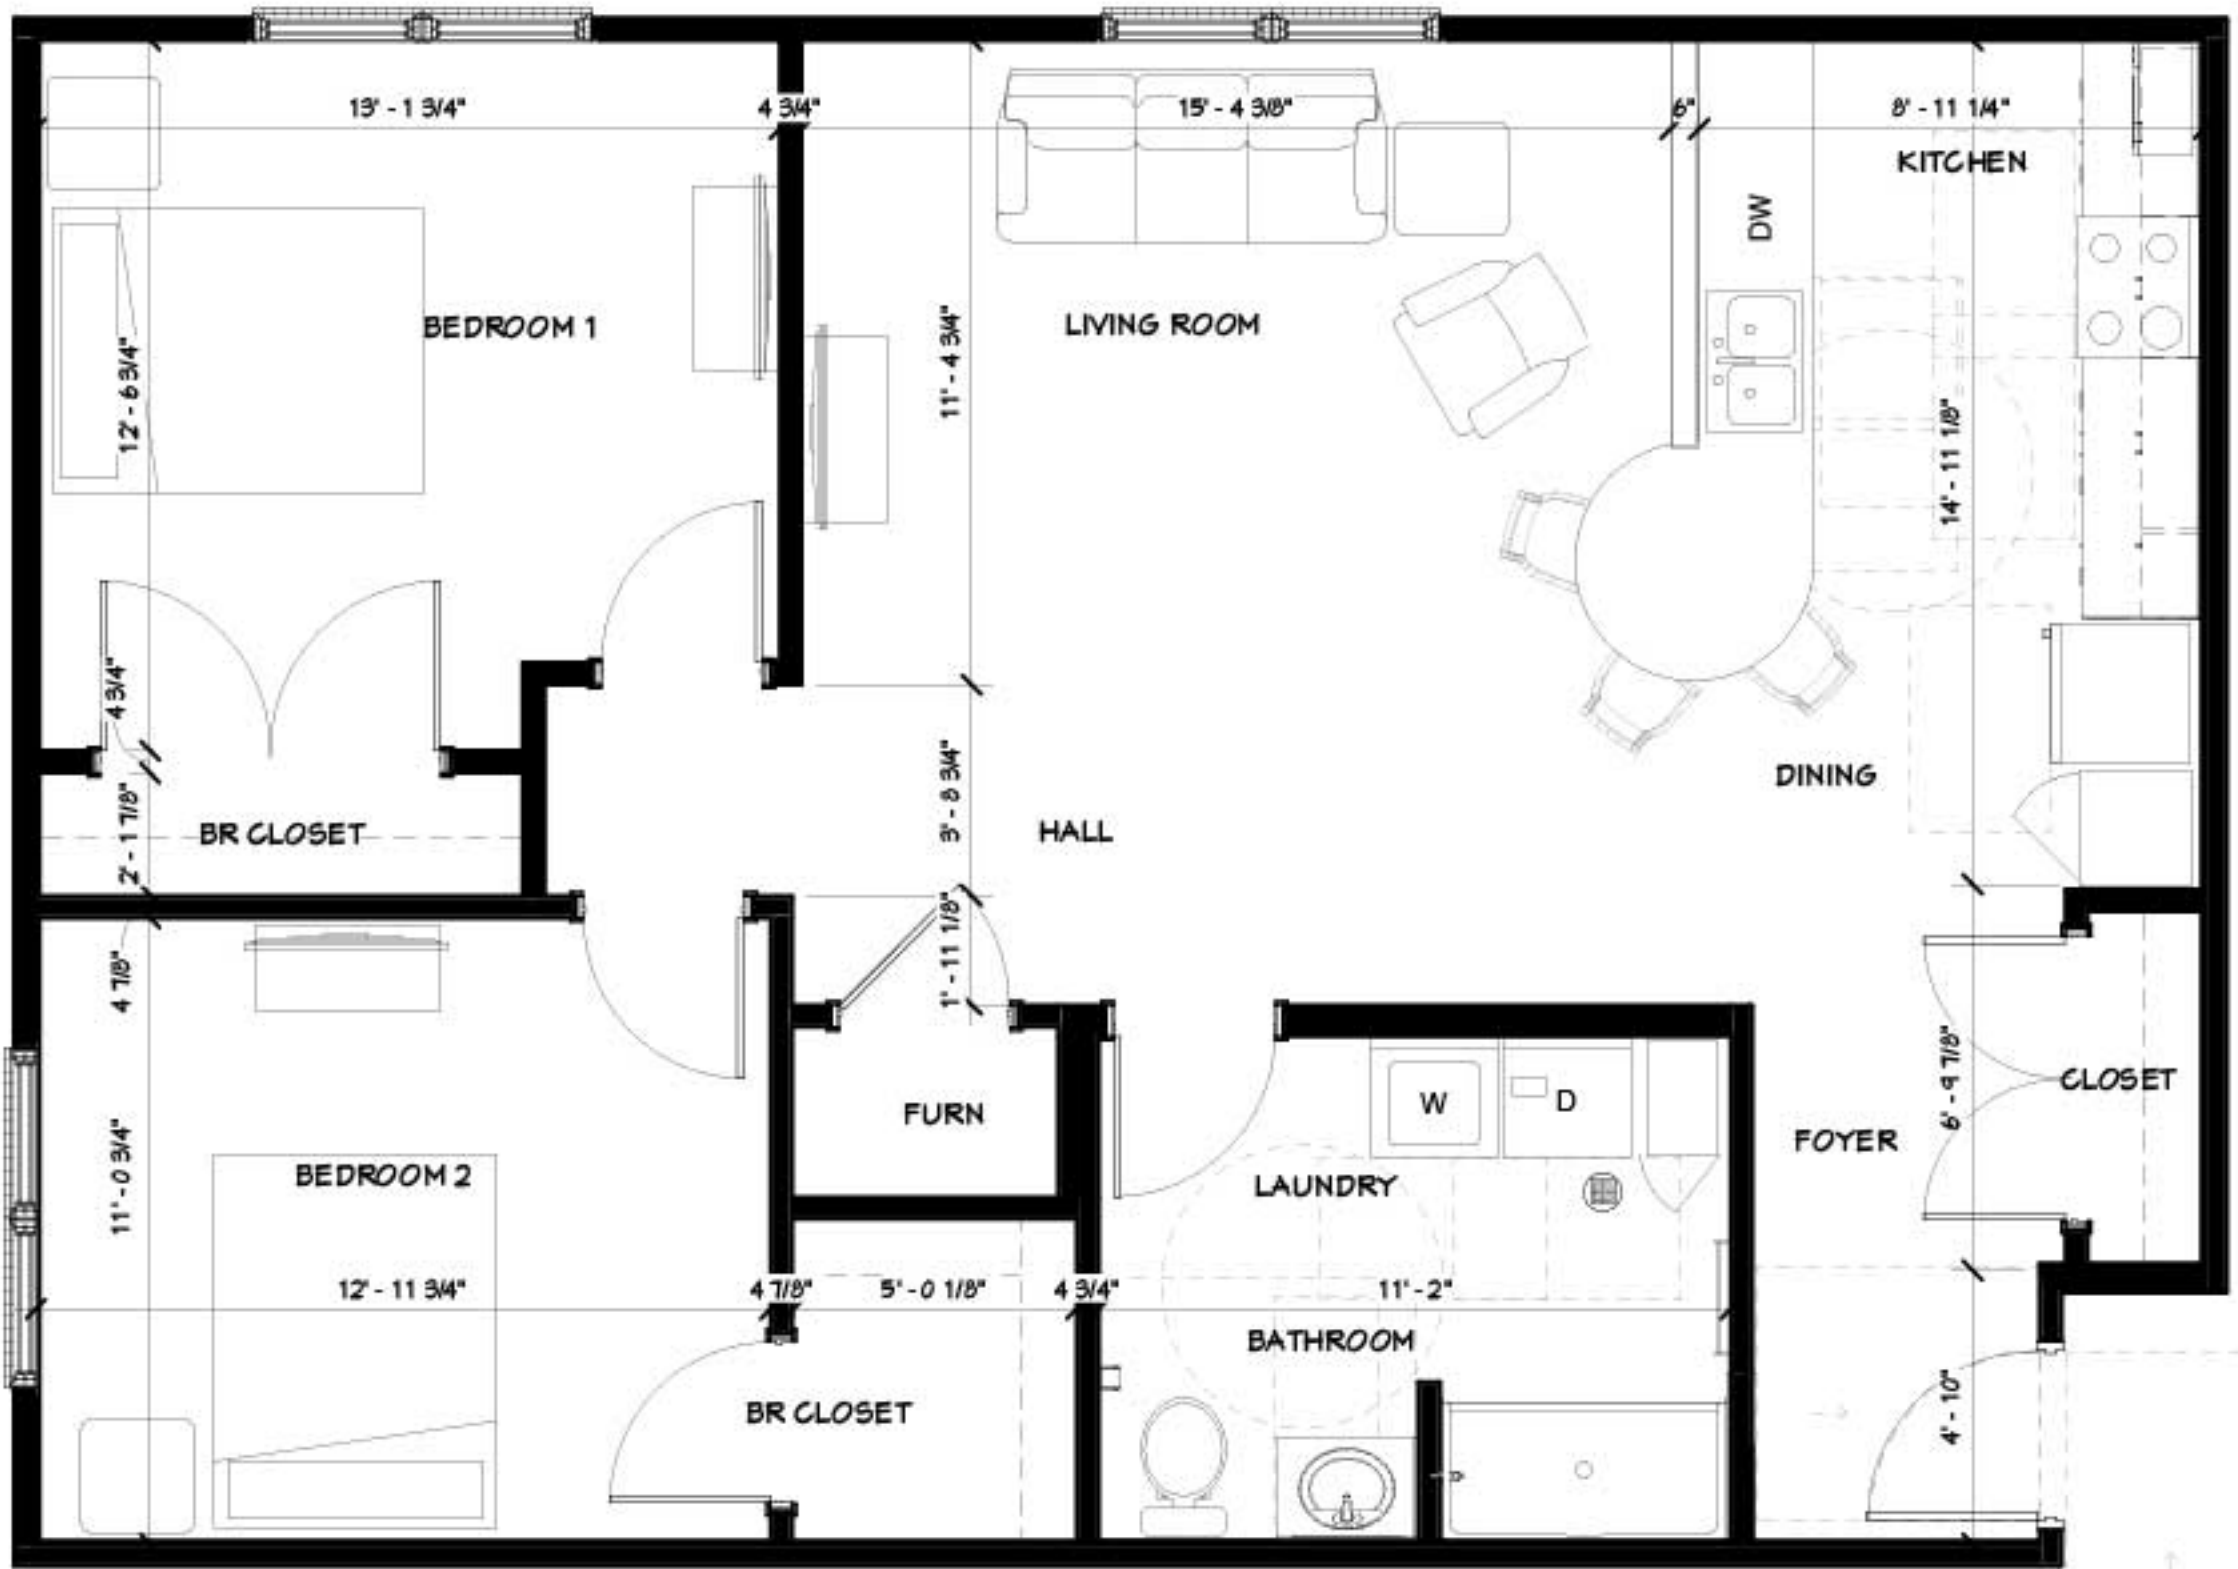

BERKSHIRE
PAW PAW

1 BEDROOM, 1 BATH
690 SQUARE FEET

BERKSHIRE
PAW PAW

ACCESSIBLE UNIT - 1 BEDROOM, 1 BATH
690 SQUARE FEET

BERKSHIRE

 PAW PAW

2 BEDROOM, 1 BATH
 1,002 SQUARE FEET

**BERKSHIRE**
PAW PAW

ACCESSIBLE UNIT - 2 BEDROOM, 1 BATH
1,002 SQUARE FEET