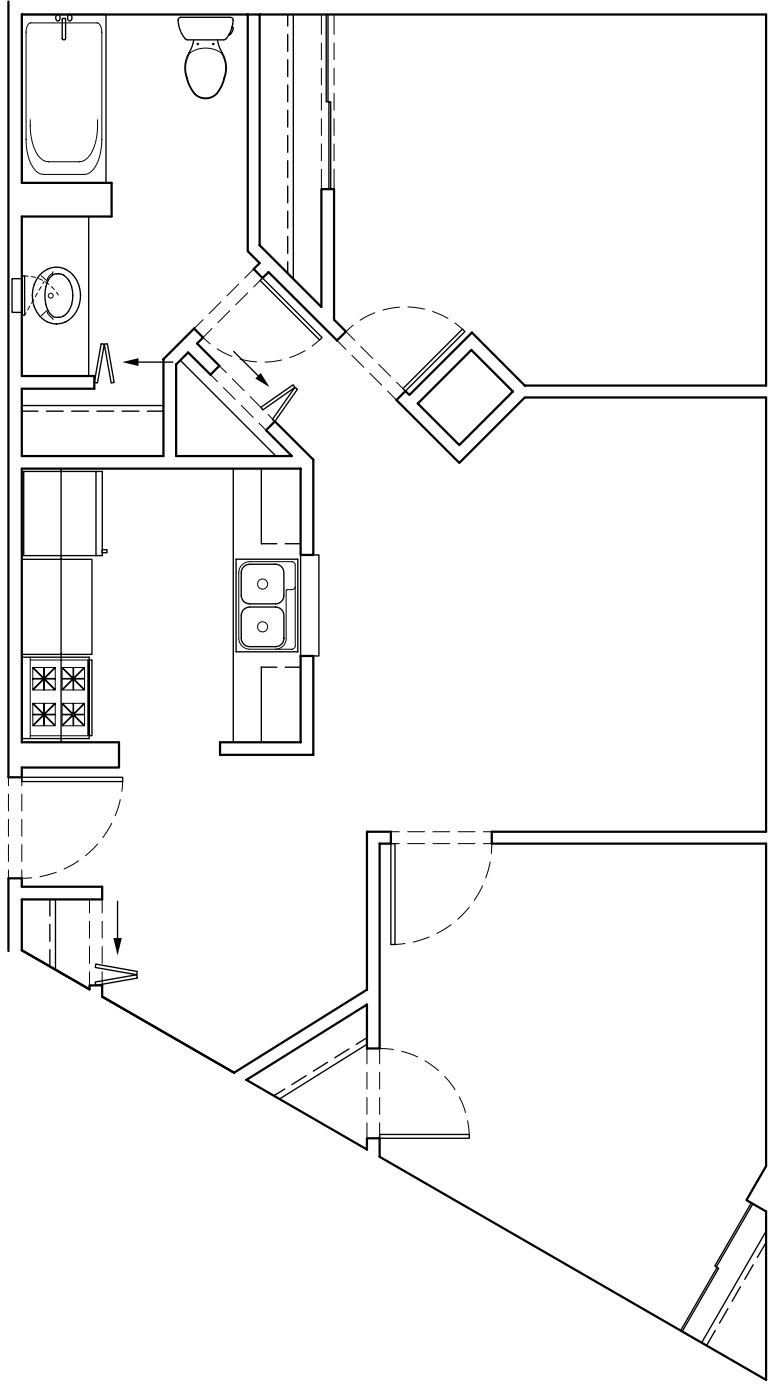

UNIT A

UNIT B

2 UNIT TYPE "B"
TEXT
SCALE: 1/4" = 1'-0"

BERKSHIRE

AT SUNSET

UNIT C

BERKSHIRE-SUNSET.COM

530 W24890 Sunset Drive, Waukesha, WI 53189

Developed by General Capital Group. Professionally managed by Oakbrook Corporation.

UNIT D

4
TEXT

UNIT TYPE "D"

SCALE: 1/4" = 1'-0"

UNIT E

UNIT F

UNIT G