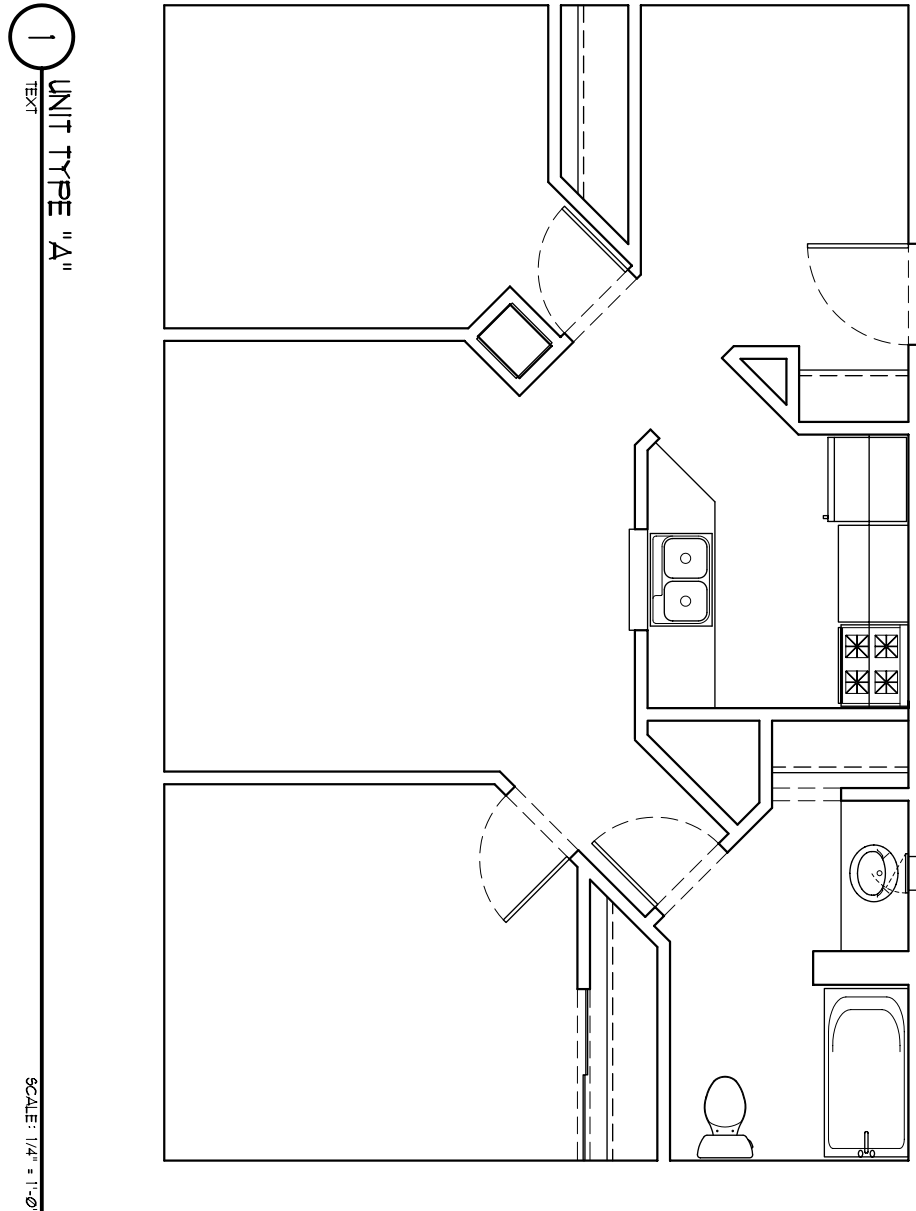

UNIT A

UNIT B

2 UNIT TYPE "B"
TEXT
SCALE: 1/4" = 1'-0"

BERKSHIRE

AT SUNSET

UNIT C

BERKSHIRE-SUNSET.COM

530 W24890 Sunset Drive, Waukesha, WI 53189

Developed by General Capital Group. Professionally managed by Oakbrook Corporation.

UNIT D

4
TEXT

UNIT TYPE "D"

SCALE: 1/4" = 1'-0"

UNIT E

UNIT F

UNIT G