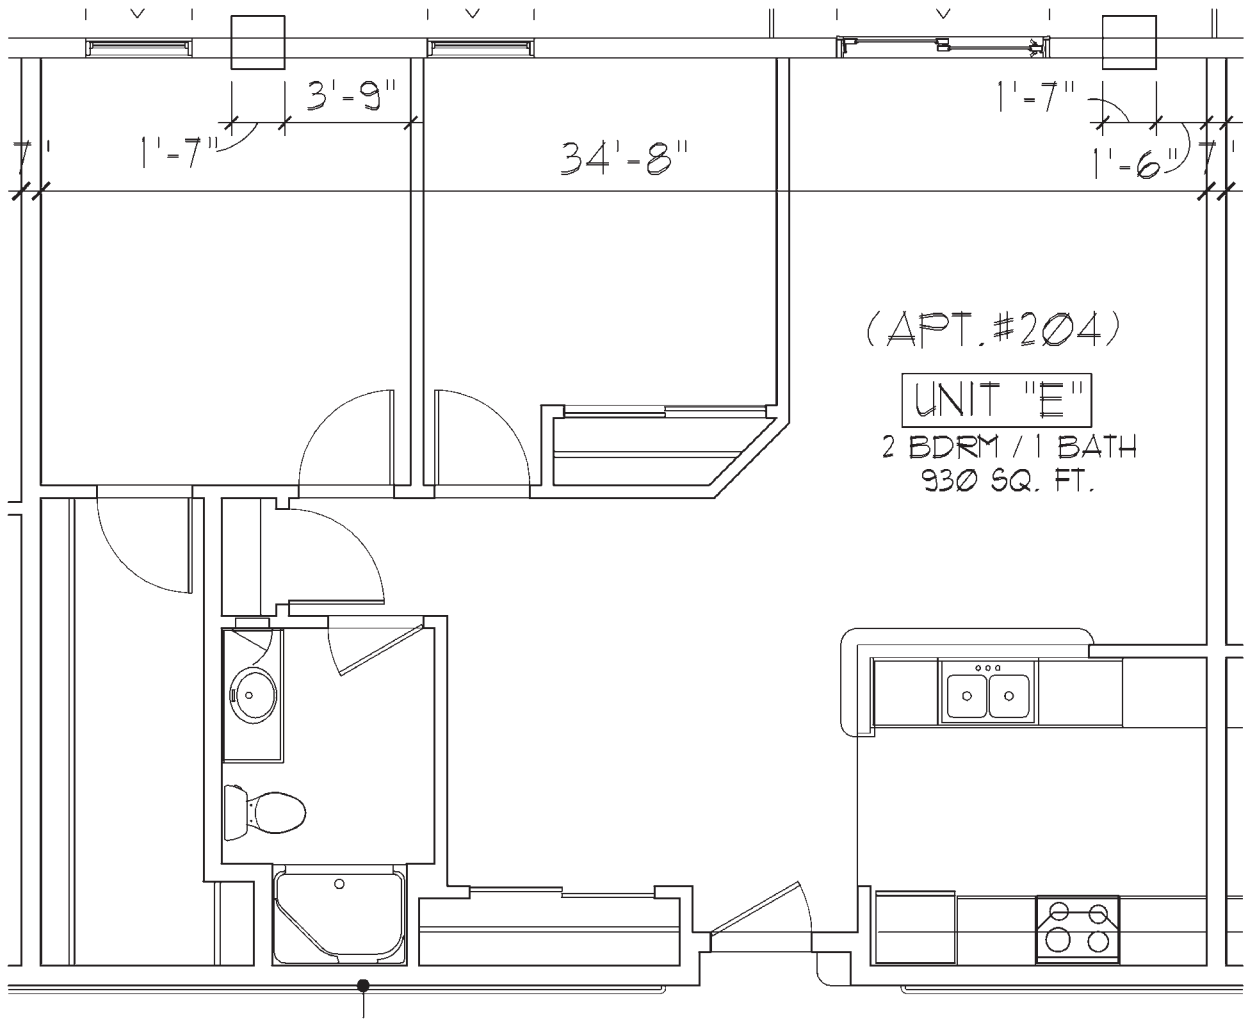

UNIT A

UNIT B

2 UNIT TYPE "B"
TEXT
SCALE: 1/4" = 1'-0"

BERKSHIRE

AT SUNSET

UNIT C

BERKSHIRE-SUNSET.COM

530 W24890 Sunset Drive, Waukesha, WI 53189

Developed by General Capital Group. Professionally managed by Oakbrook Corporation.

UNIT D

4
TEXT

UNIT TYPE "D"

SCALE: 1/4" = 1'-0"

UNIT E

UNIT F

UNIT G