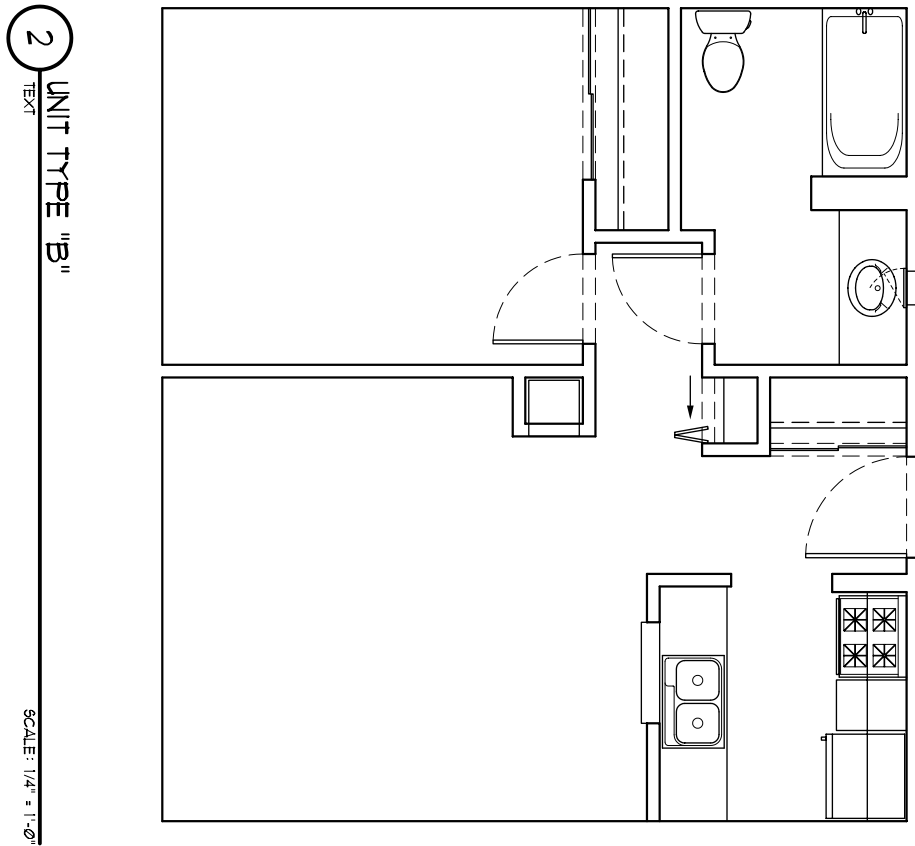

UNIT A

UNIT B

2 UNIT TYPE "B"
TEXT
SCALE: 1/4" = 1'-0"

BERKSHIRE

AT SUNSET

UNIT C

BERKSHIRE-SUNSET.COM

530 W24890 Sunset Drive, Waukesha, WI 53189

Developed by General Capital Group. Professionally managed by Oakbrook Corporation.

UNIT D

4
TEXT

UNIT TYPE "D"

SCALE: 1/4" = 1'-0"

UNIT E

UNIT F

UNIT G