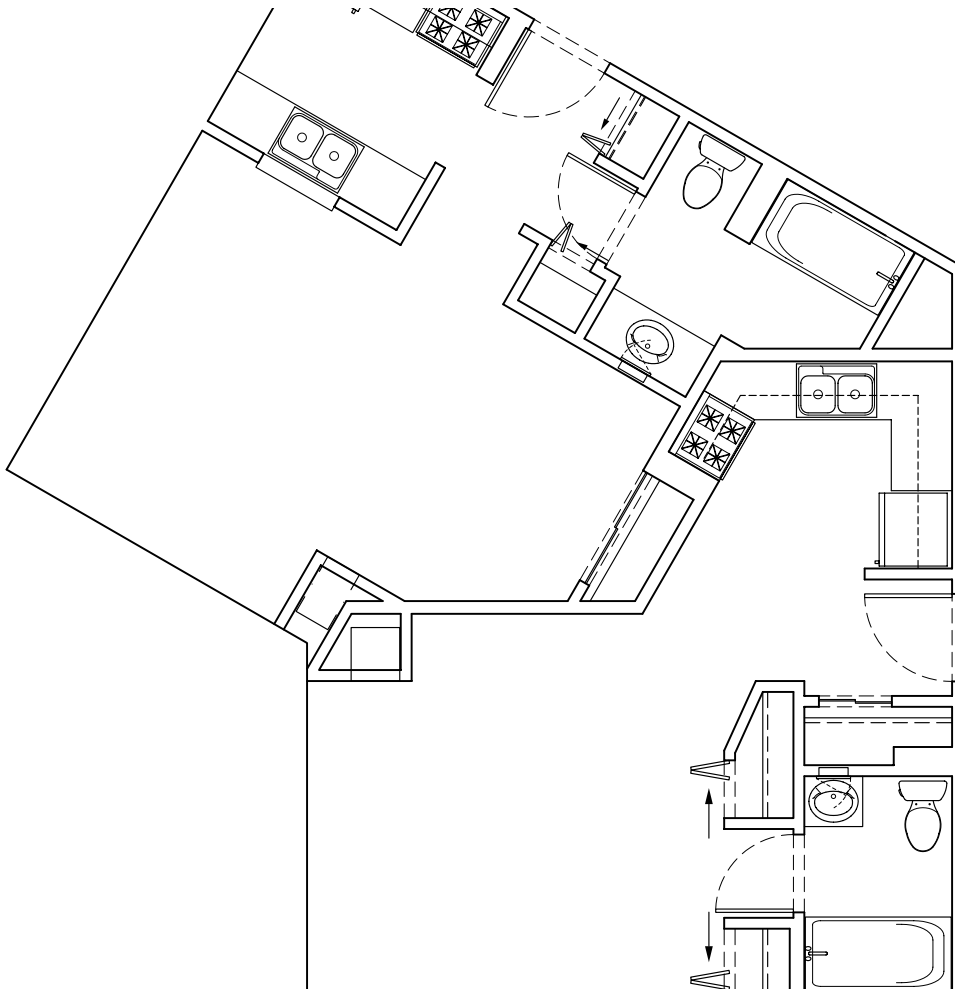

UNIT A

UNIT B

2 UNIT TYPE "B"
TEXT
SCALE: 1/4" = 1'-0"

BERKSHIRE

AT SUNSET

UNIT C

BERKSHIRE-SUNSET.COM

530 W24890 Sunset Drive, Waukesha, WI 53189

Developed by General Capital Group. Professionally managed by Oakbrook Corporation.

UNIT D

4
TEXT

UNIT TYPE "D"

SCALE: 1/4" = 1'-0"

UNIT E

UNIT F

UNIT G