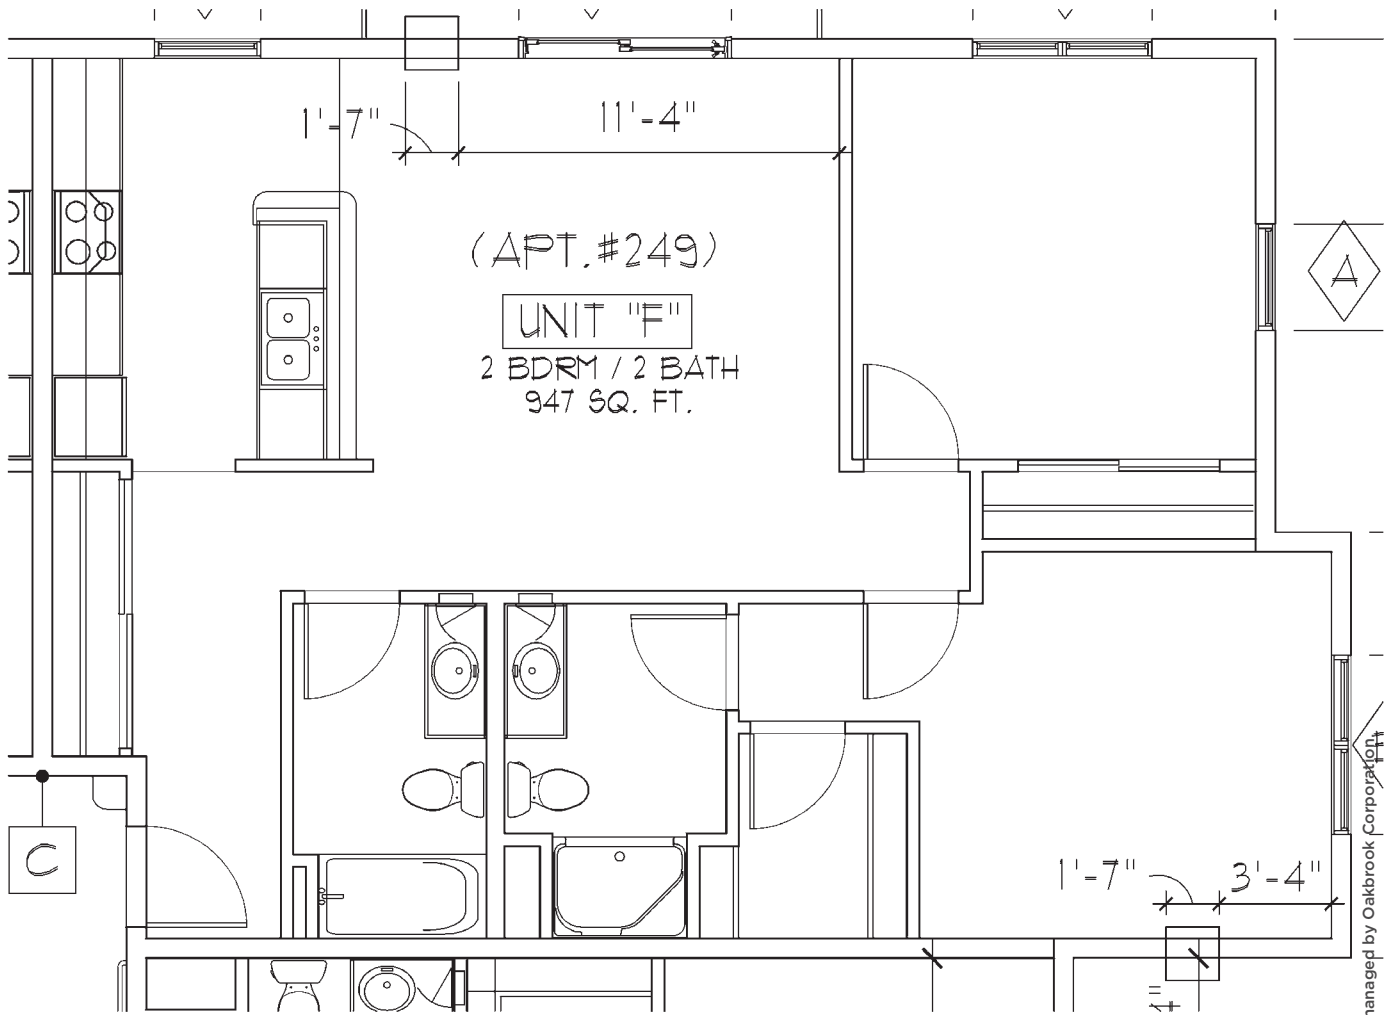

UNIT A

UNIT B

2 UNIT TYPE "B"
TEXT
SCALE: 1/4" = 1'-0"

BERKSHIRE

AT SUNSET

UNIT C

BERKSHIRE-SUNSET.COM

530 W24890 Sunset Drive, Waukesha, WI 53189

Developed by General Capital Group. Professionally managed by Oakbrook Corporation.

UNIT D

4
TEXT

UNIT TYPE "D"

SCALE: 1/4" = 1'-0"

UNIT E

UNIT F

UNIT G