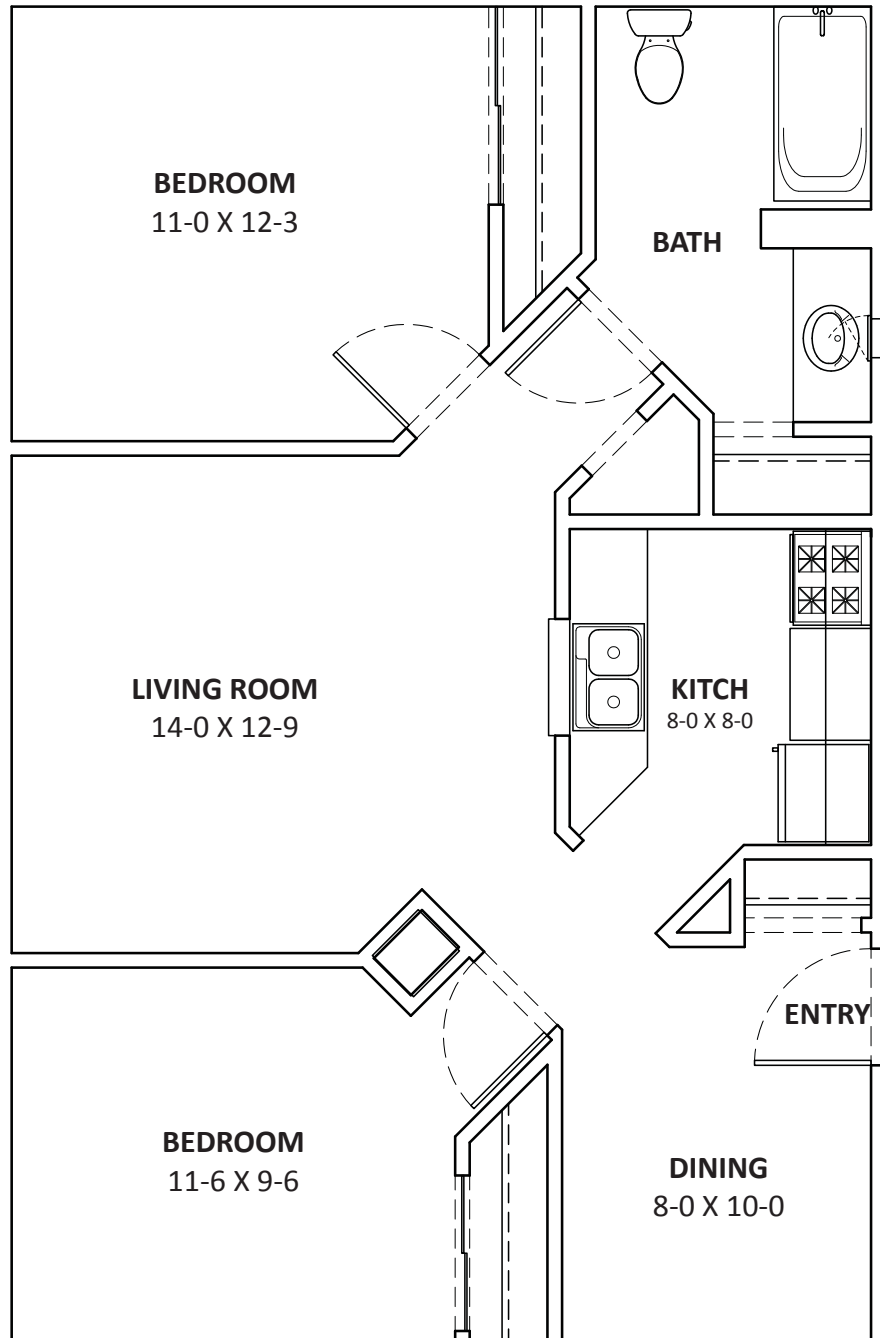

1 BEDROOM

1 BATH

Berkshire - Kensington
1800 Kensington Drive
Waukesha, WI 53188
262-548-1449 ph
262-548-1428 fax
berkshire-kensington@oakbrook.com

UNIT I

APPROXIMATELY 827 SQ. FEET

2 BEDROOM

1 BATH

Berkshire - Kensington
1800 Kensington Drive
Waukesha, WI 53188
262-548-1449 ph
262-548-1428 fax