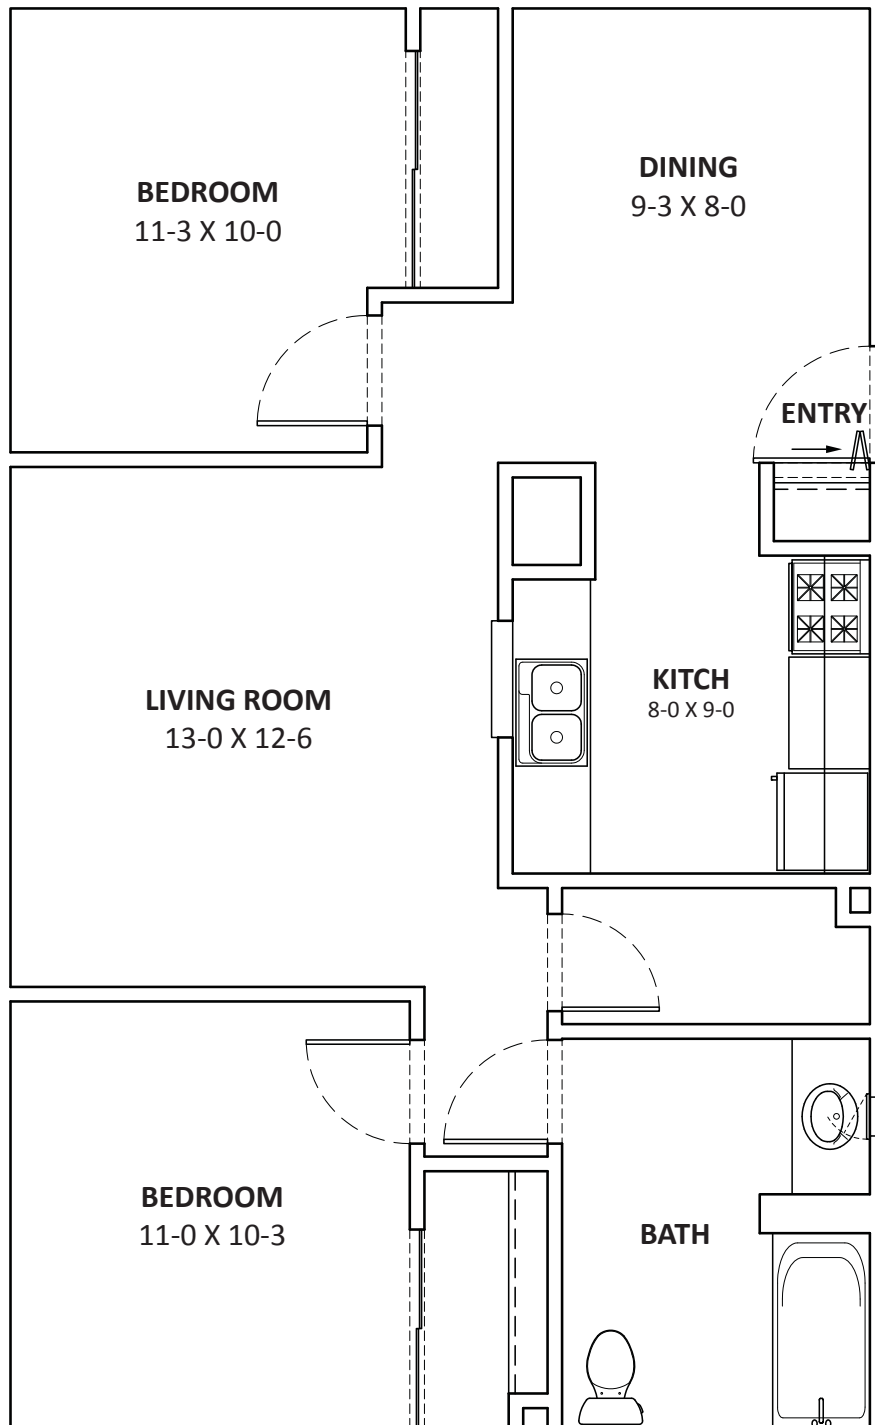

1 BEDROOM

1 BATH

Berkshire - Kensington
1800 Kensington Drive
Waukesha, WI 53188
262-548-1449 ph
262-548-1428 fax

berkshire-kensington@oakbrook.com

UNIT N

APPROXIMATELY 816 SQ. FEET

2 BEDROOM

1 BATH