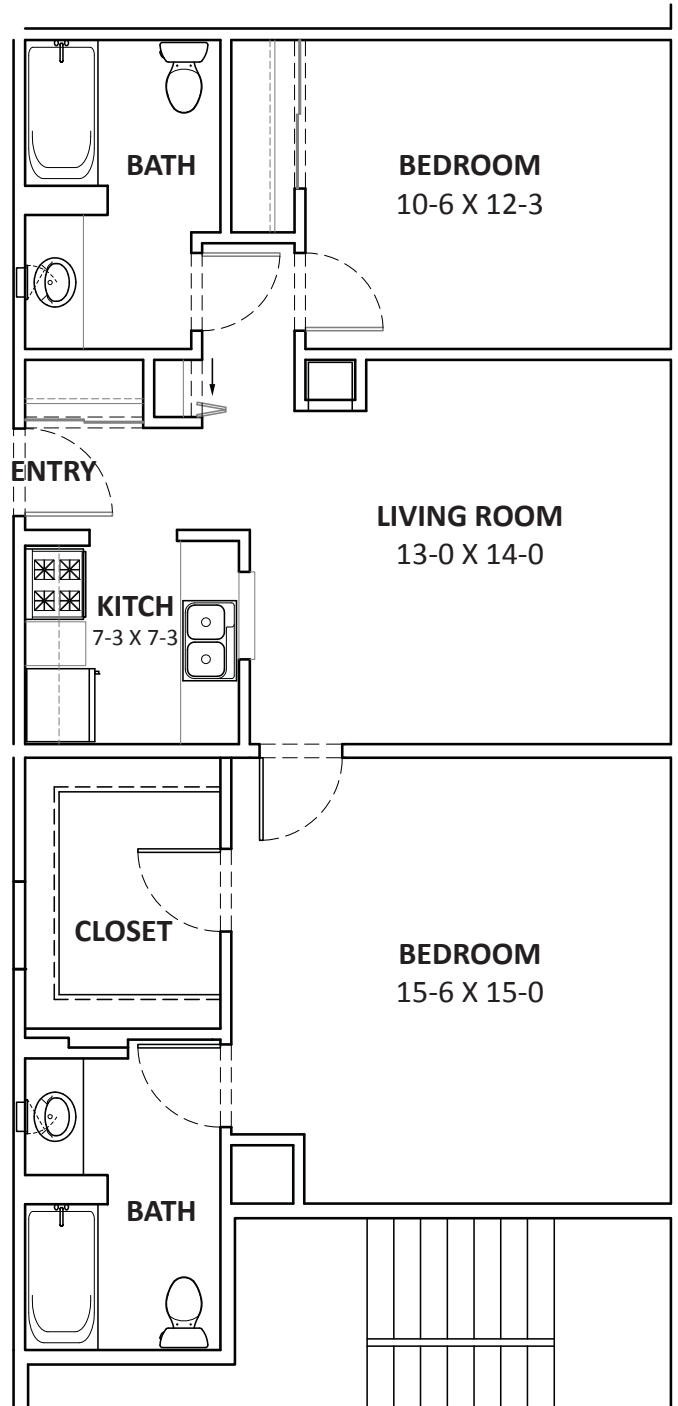

UNIT BEM

APPROXIMATELY 984 SQ. FEET

2 BEDROOM

2 BATH

Berkshire - Kensington
1800 Kensington Drive
Waukesha, WI 53188
262-548-1449 ph
262-548-1428 fax

berkshire-kensington@oakbrook.com

UNIT C

APPROXIMATELY 852 SQ. FEET