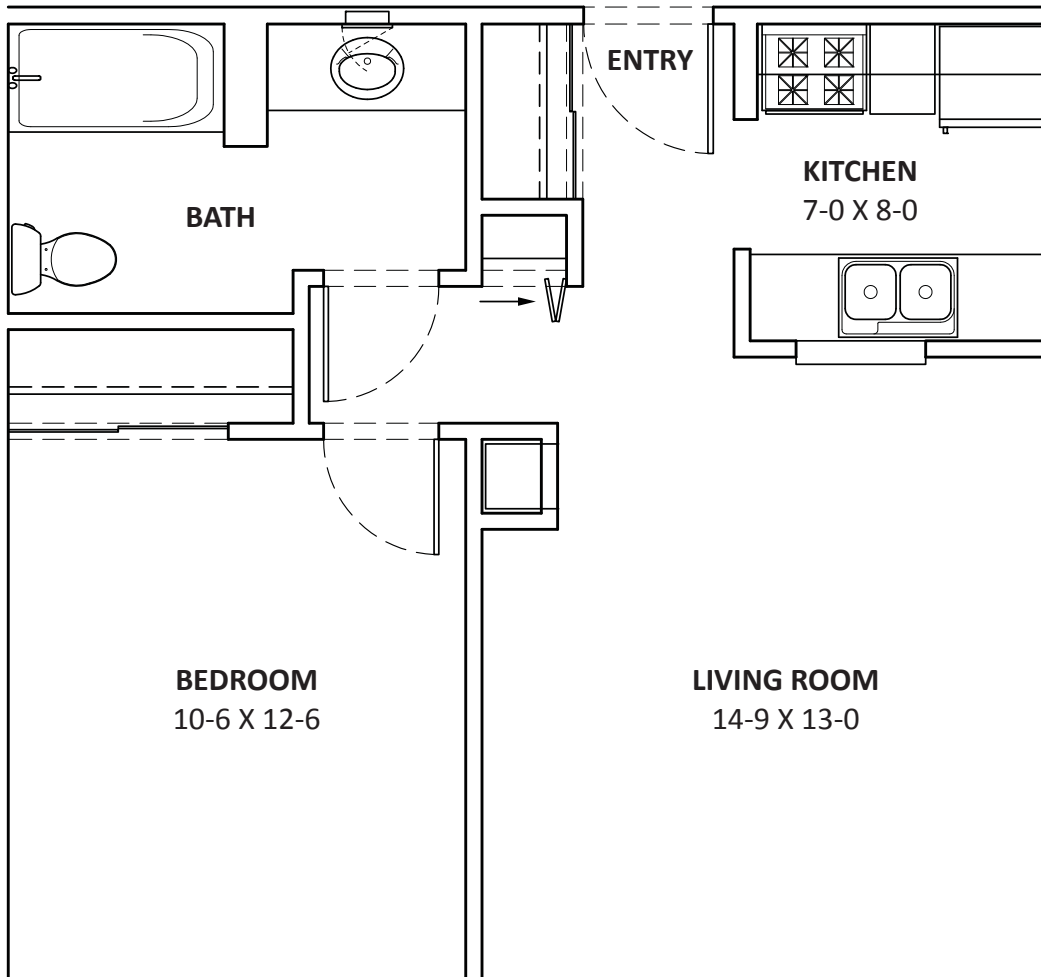

UNIT B

APPROXIMATELY 575 SQ. FEET

1 BEDROOM

1 BATH

Berkshire - Kensington
1800 Kensington Drive
Waukesha, WI 53188

262-548-1449 ph

262-548-1428 fax

berkshire-kensington@oakbrook.com