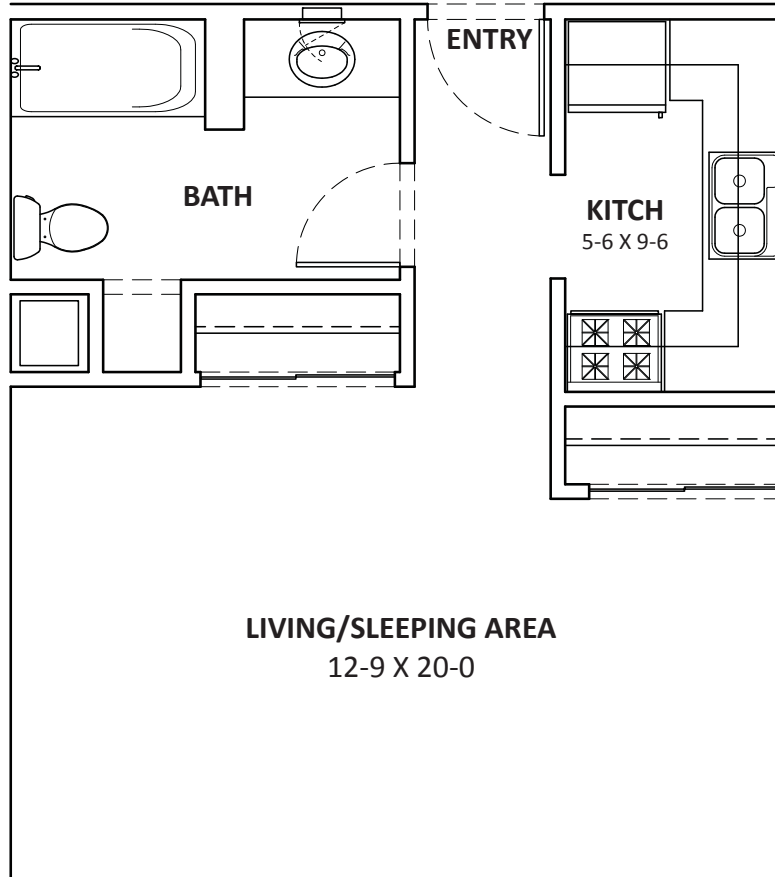

UNIT J

APPROXIMATELY 472 SQ. FEET

STUDIO

1 BATH

Berkshire - Kensington
1800 Kensington Drive
Waukesha, WI 53188
262-548-1449 ph
262-548-1428 fax

berkshire-kensington@oakbrook.com