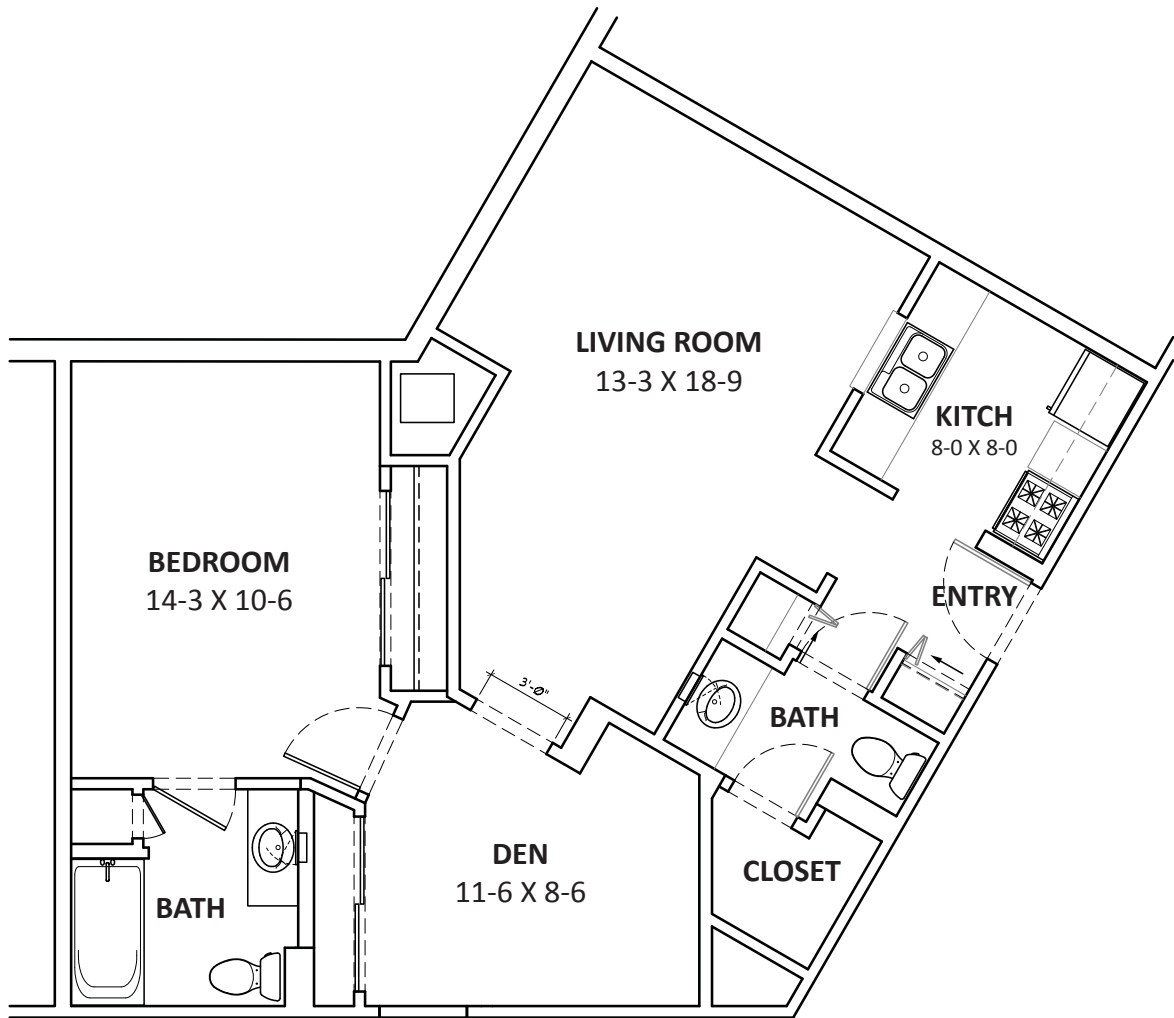

UNIT C

APPROXIMATELY 852 SQ. FEET

1 BEDROOM

2 BATH

Berkshire - Kensington
1800 Kensington Drive
Waukesha, WI 53188
262-548-1449 ph
262-548-1428 fax

berkshire-kensington@oakbrook.com