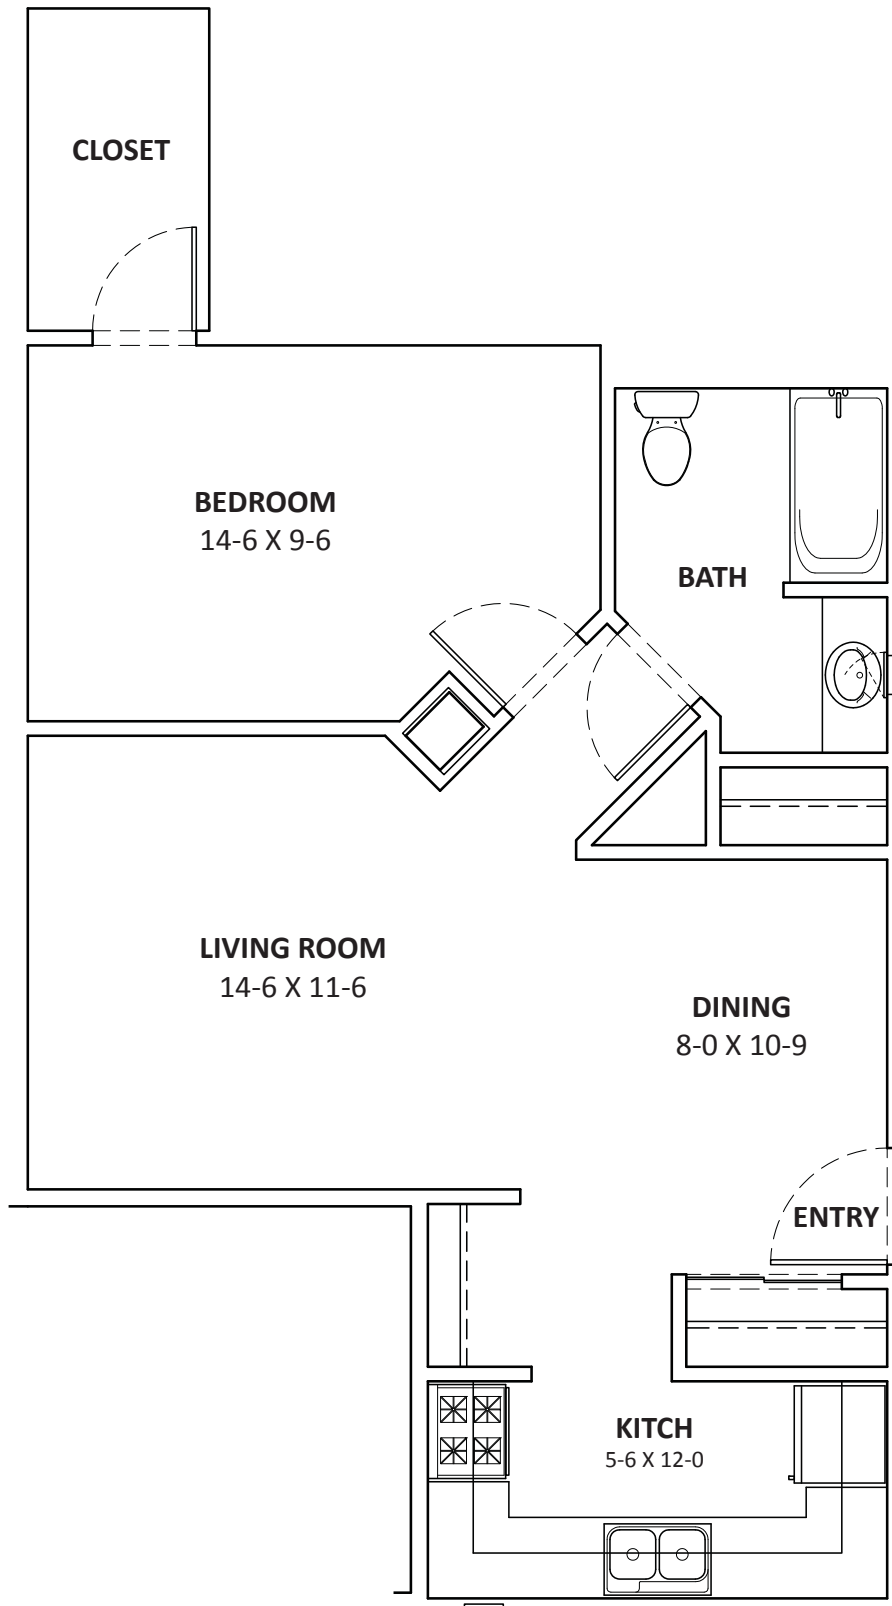

UNIT L

APPROXIMATELY 699 SQ. FEET

1 BEDROOM

1 BATH

Berkshire - Kensington
1800 Kensington Drive
Waukesha, WI 53188
262-548-1449 ph
262-548-1428 fax

berkshire-kensington@oakbrook.com