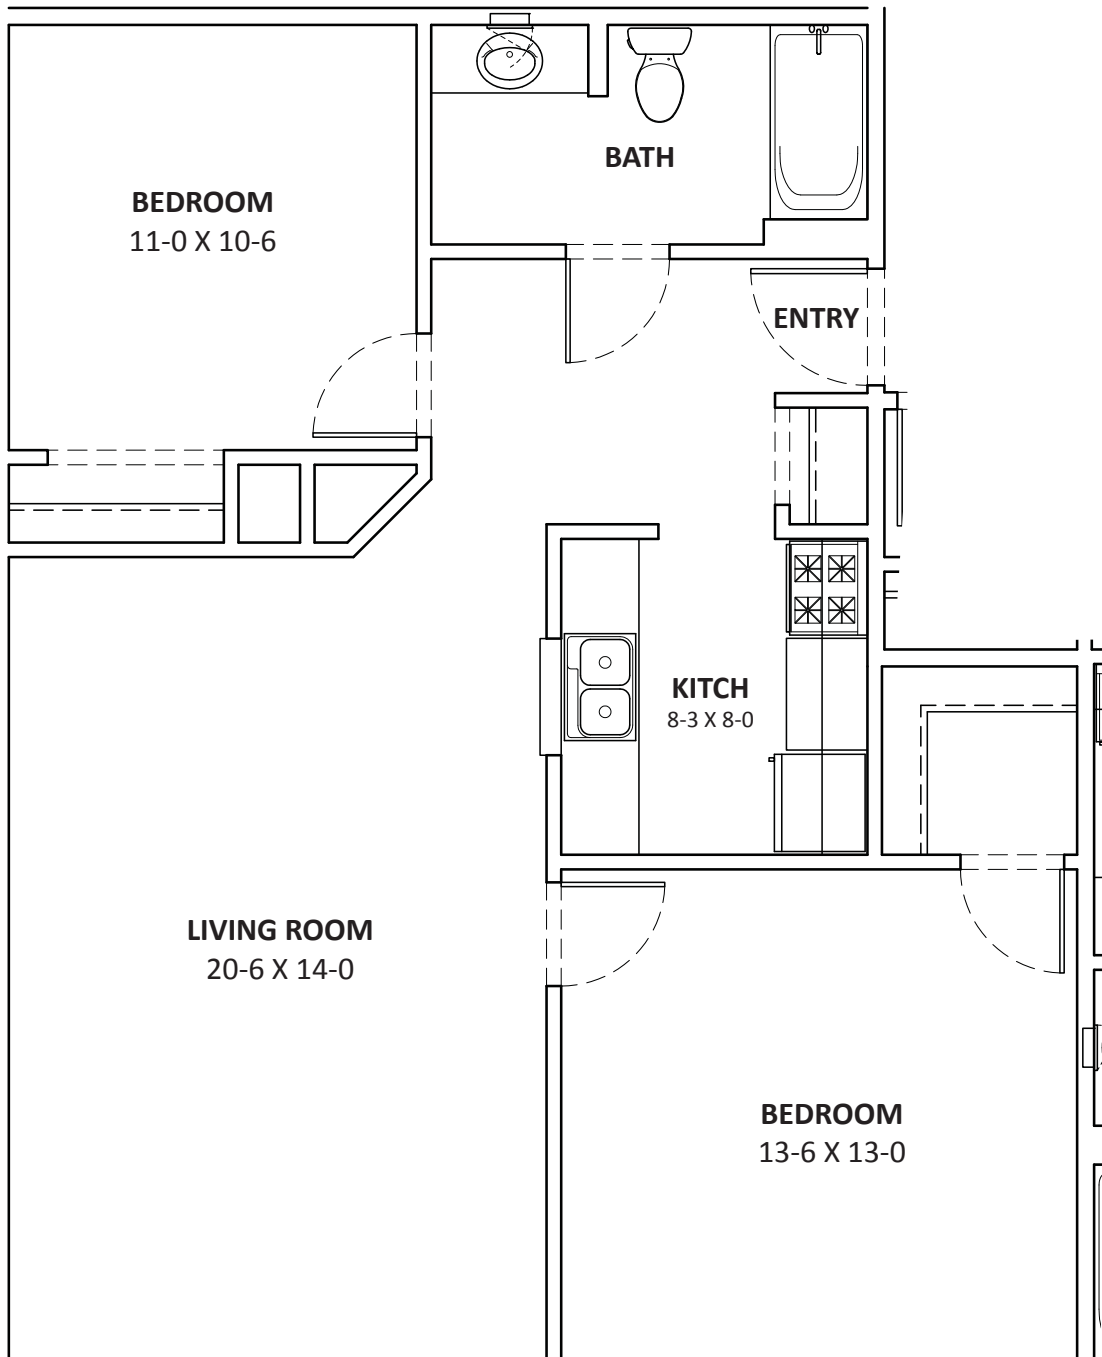

UNIT F

APPROXIMATELY 916 SQ. FEET

2 BEDROOM

1 BATH

Berkshire - Kensington
1800 Kensington Drive
Waukesha, WI 53188
262-548-1449 ph
262-548-1428 fax

berkshire-kensington@oakbrook.com

UNIT E1

APPROXIMATELY 500 SQ. FEET