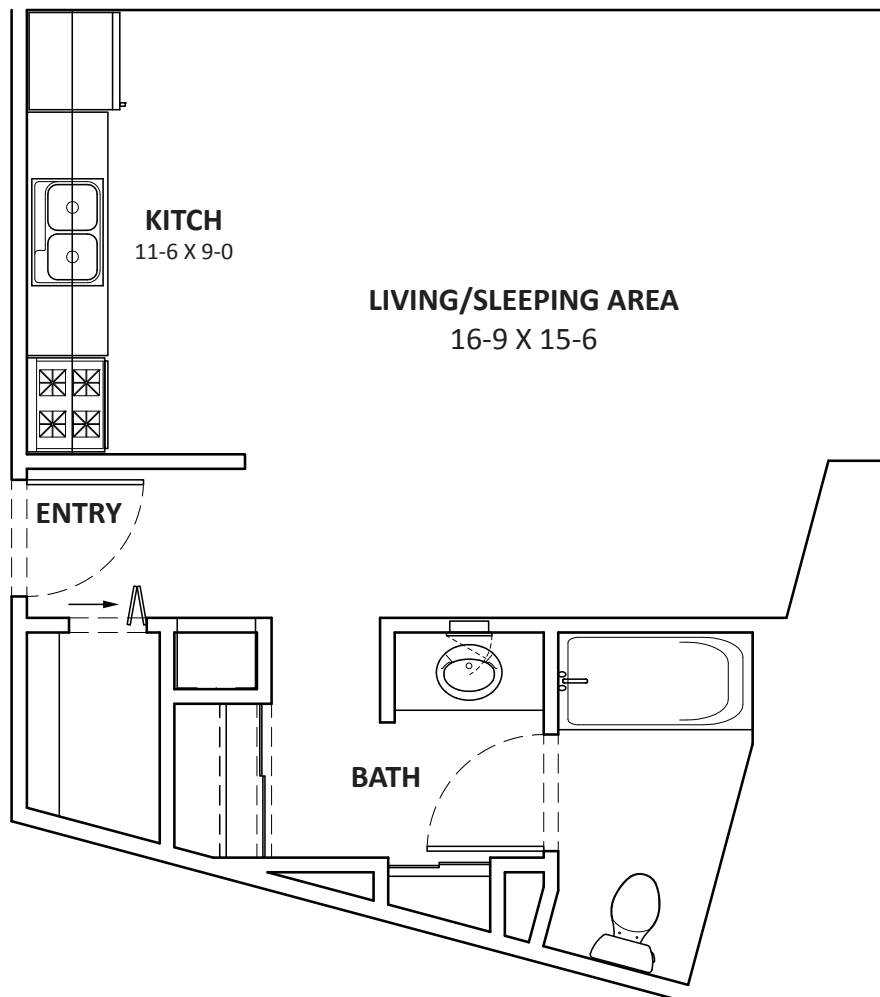

UNIT E1

APPROXIMATELY 500 SQ. FEET

STUDIO

1 BATH

THIS UNIT IS BEING ELIMINATED... USE ONLY FOR REFERENCE

Berkshire - Kensington
1800 Kensington Drive
Waukesha, WI 53188
262-548-1449 ph
262-548-1428 fax

berkshire-kensington@oakbrook.com