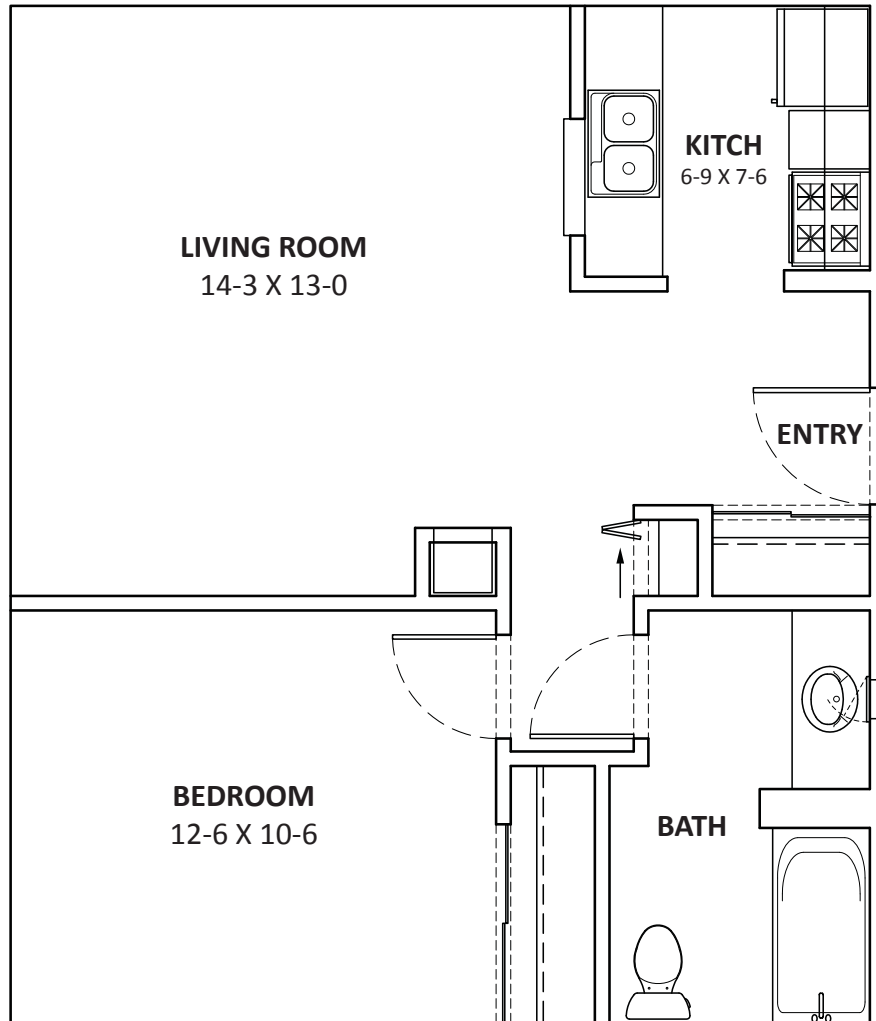

UNIT BA

APPROXIMATELY 611 SQ. FEET

1 BEDROOM

1 BATH

Berkshire - Kensington
1800 Kensington Drive
Waukesha, WI 53188
262-548-1449 ph
262-548-1428 fax
berkshire-kensington@oakbrook.com