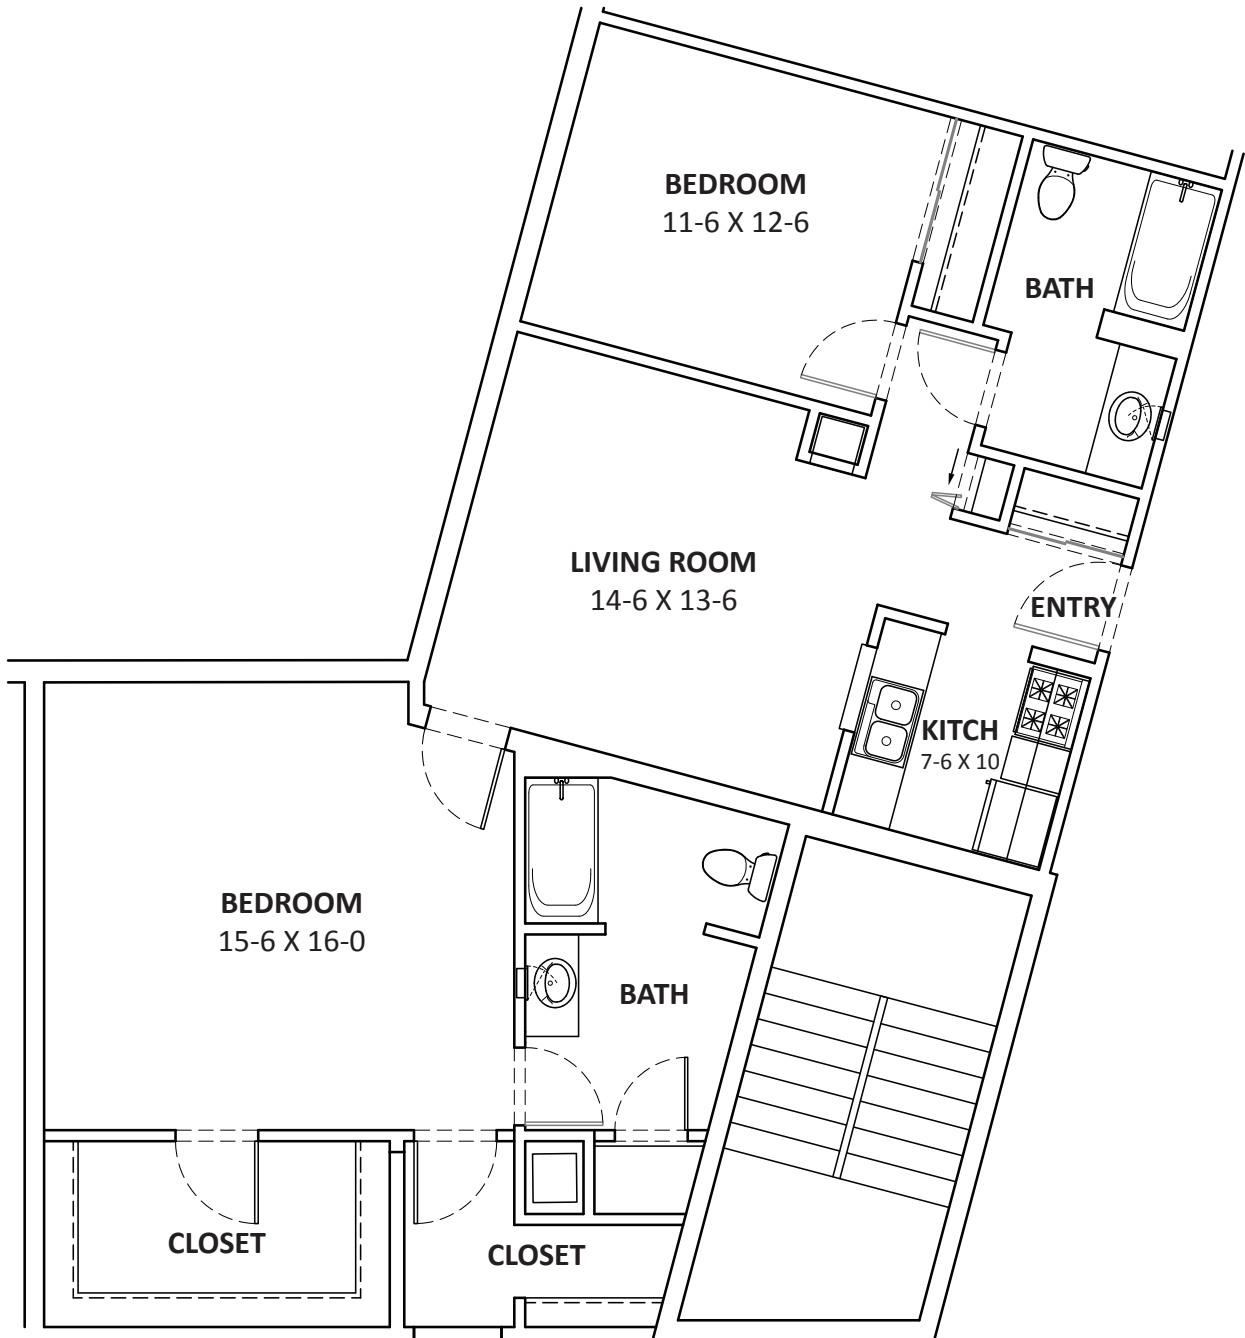

UNIT BE1

APPROXIMATELY 1,098 SQ. FEET

2 BEDROOM

2 BATH

Berkshire - Kensington
1800 Kensington Drive
Waukesha, WI 53188
262-548-1449 ph
262-548-1428 fax

berkshire-kensington@oakbrook.com