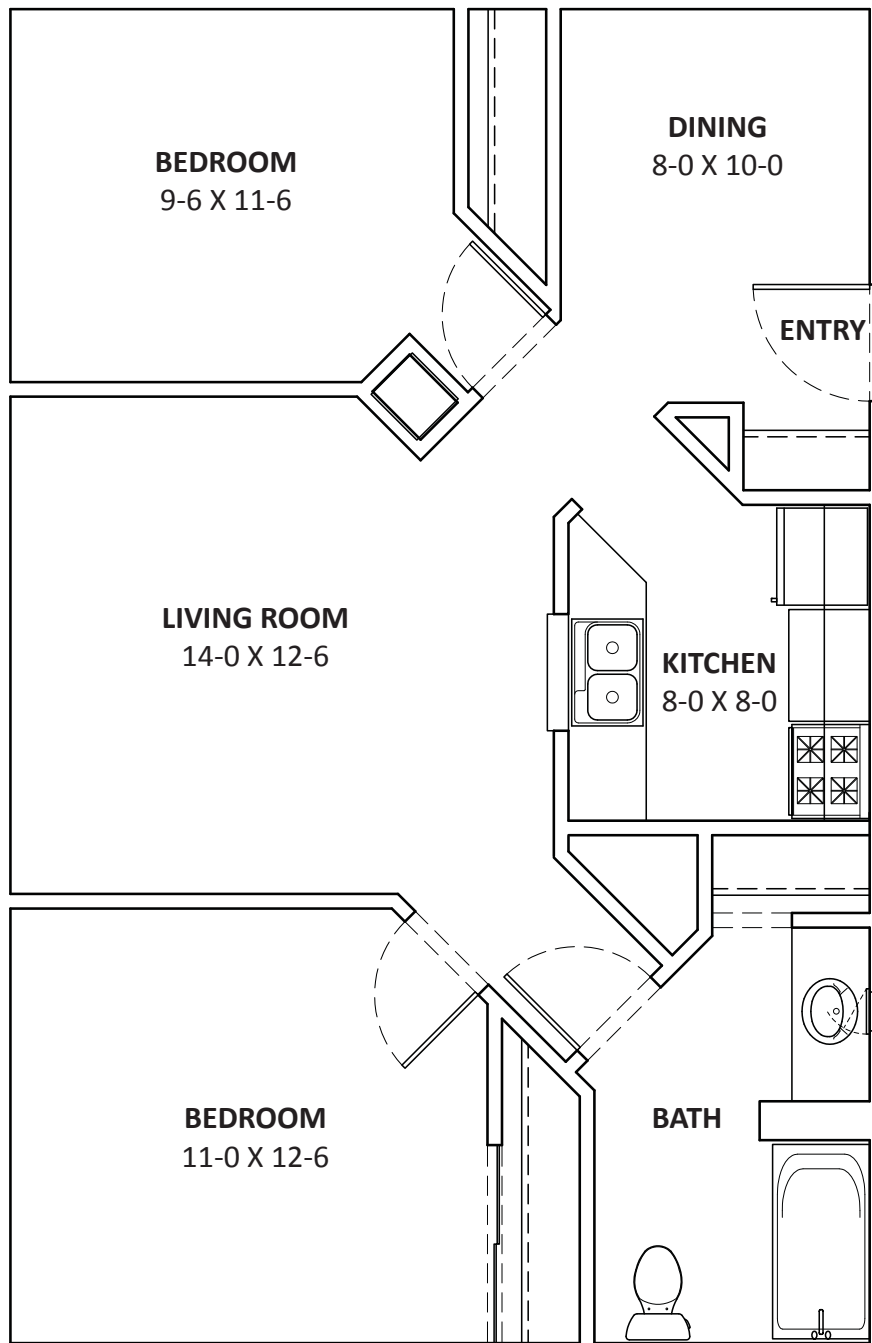

UNIT A

APPROXIMATELY 800 SQ. FEET

2 BEDROOM

1 BATH

Berkshire - Kensington
1800 Kensington Drive
Waukesha, WI 53188
262-548-1449 ph
262-548-1428 fax
berkshire-kensington@oakbrook.com

UNIT B

APPROXIMATELY 575 SQ. FEET