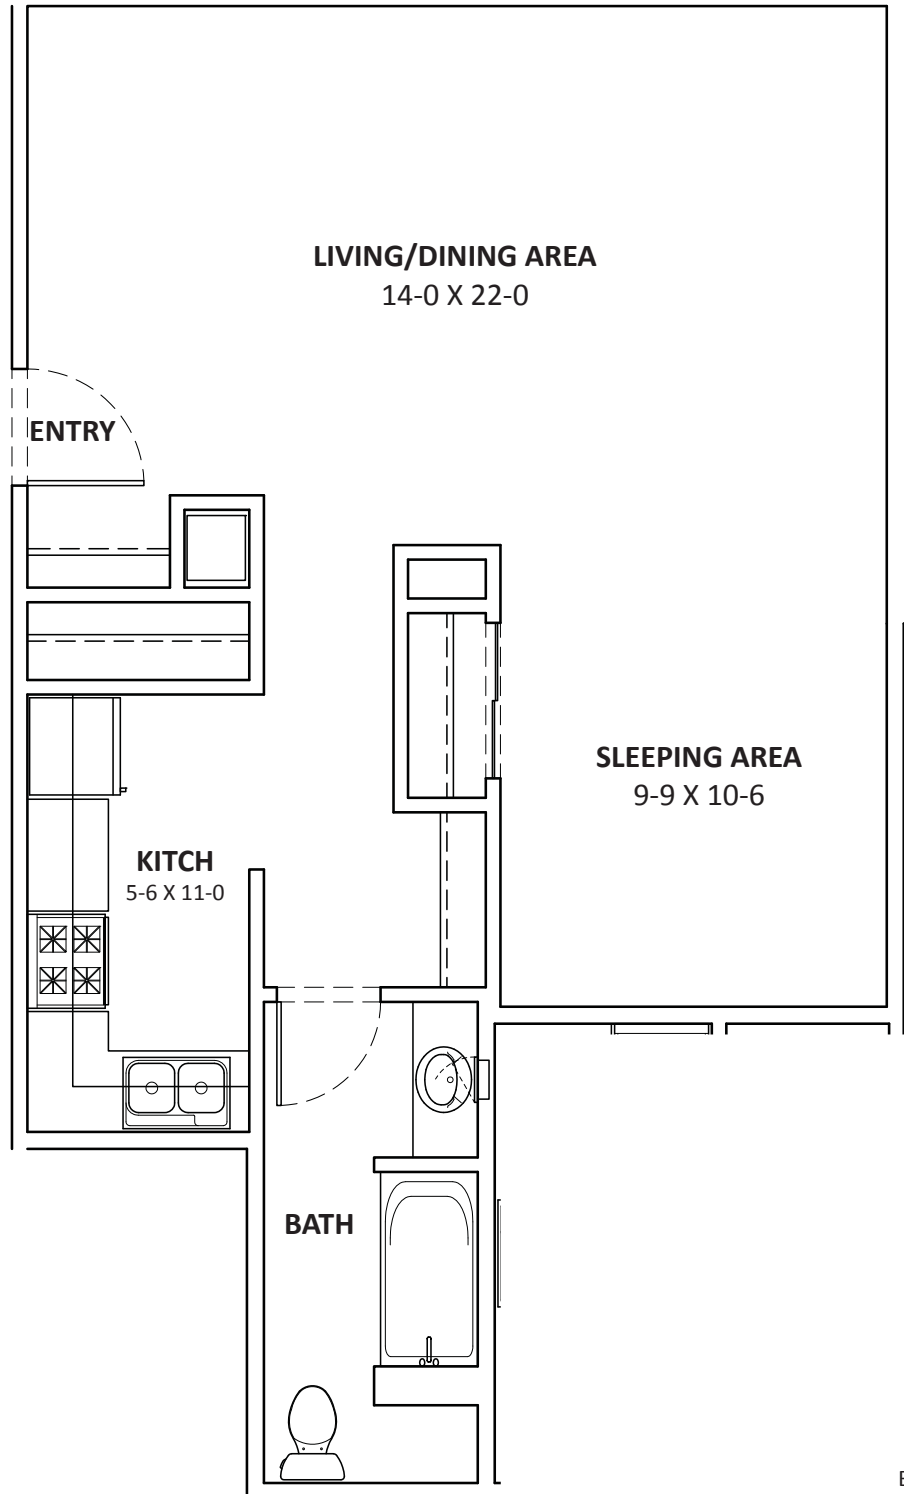

UNIT K

APPROXIMATELY 700 SQ. FEET

STUDIO

1 BATH

Berkshire - Kensington
1800 Kensington Drive
Waukesha, WI 53188
262-548-1449 ph
262-548-1428 fax

berkshire-kensington@oakbrook.com

UNIT L

APPROXIMATELY 699 SQ. FEET