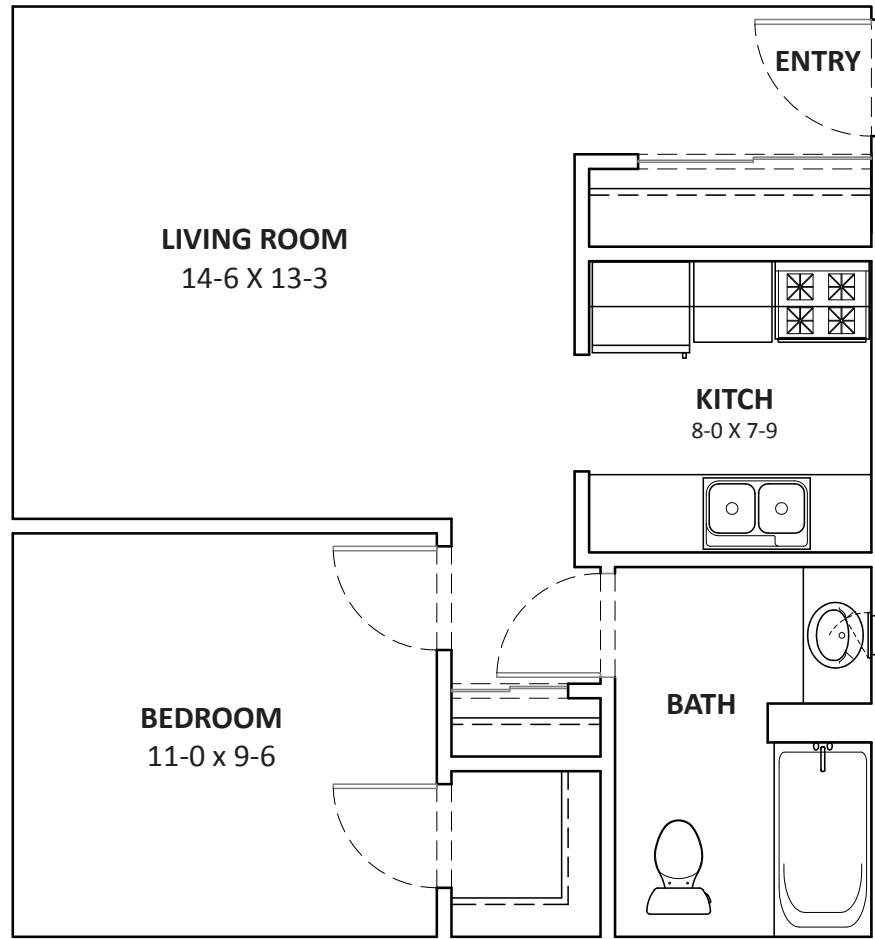

UNIT H

APPROXIMATELY 572 SQ. FEET

1 BEDROOM

1 BATH

Berkshire - Kensington
1800 Kensington Drive
Waukesha, WI 53188
262-548-1449 ph
262-548-1428 fax
berkshire-kensington@oakbrook.com