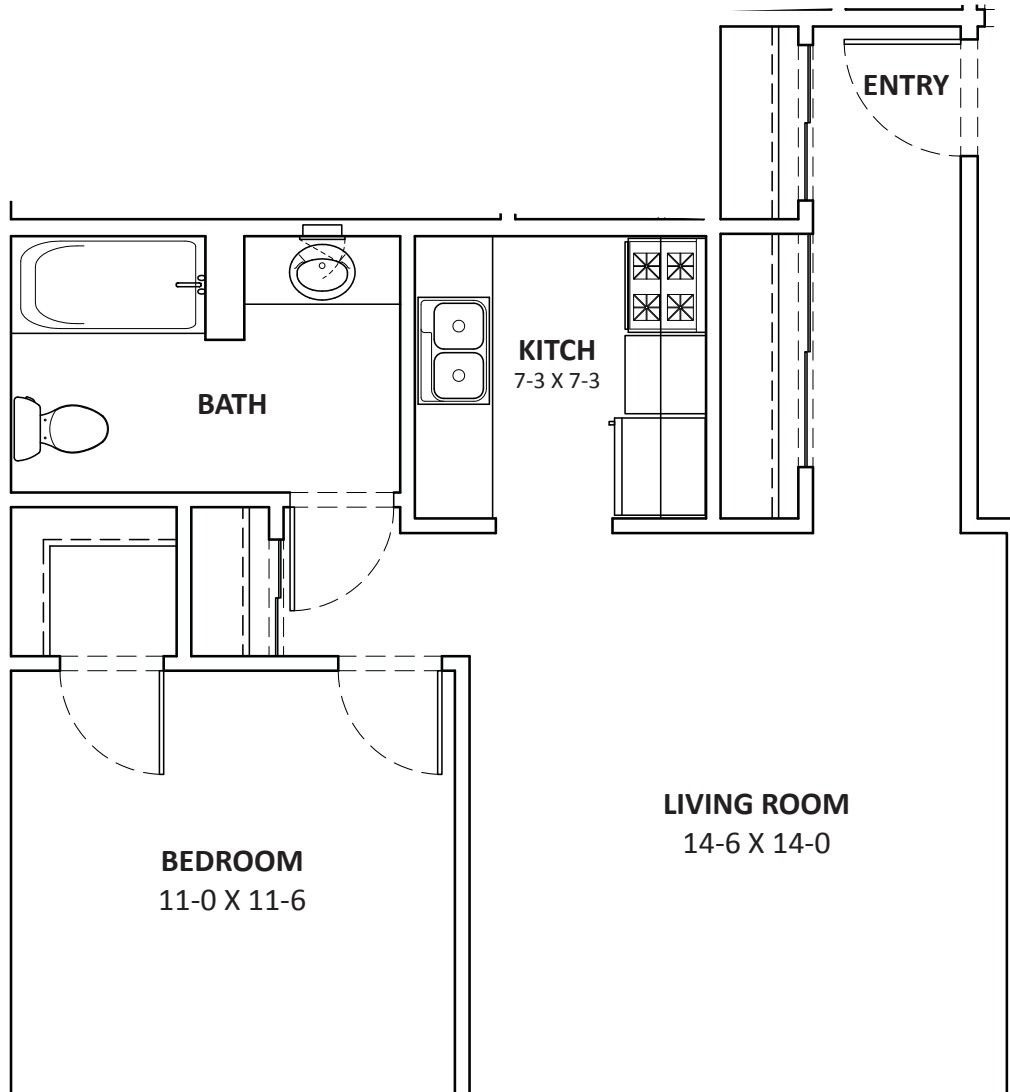

APPROXIMATELY 646 SQ. FEET

1 BEDROOM

1 BATH

Berkshire - Kensington
1800 Kensington Drive
Waukesha, WI 53188
262-548-1449 ph
262-548-1428 fax
berkshire-kensington@oakbrook.com

UNIT H

APPROXIMATELY 572 SQ. FEET