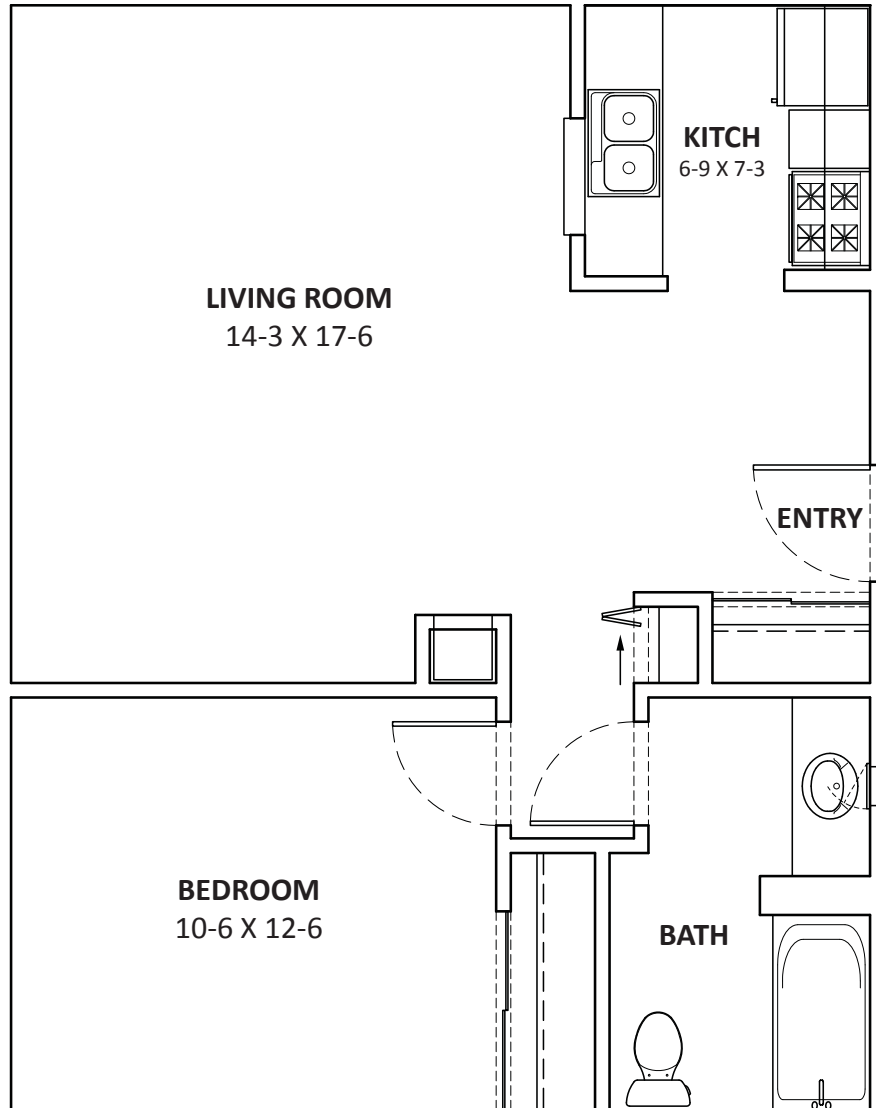

2 BEDROOM

2 BATH

Berkshire - Kensington
1800 Kensington Drive
Waukesha, WI 53188
262-548-1449 ph
262-548-1428 fax

berkshire-kensington@oakbrook.com

UNIT BR

APPROXIMATELY 668 SQ. FEET

1 BEDROOM

1 BATH